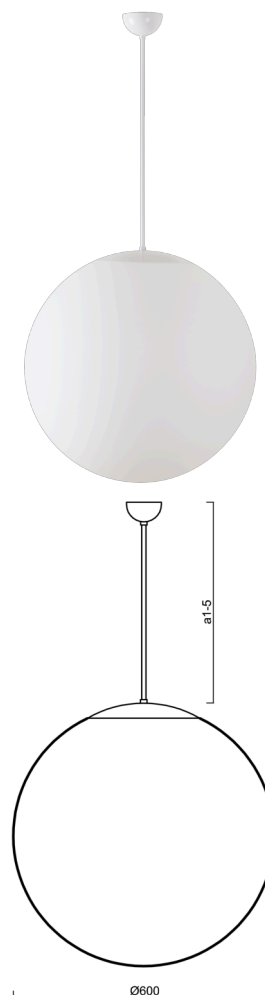

ADRIA P5

LED-5L07E1050Z11/099/a5 B DALI 4K##

WWW.OSMONT.CZ

ADRIA P5

Product code: ADR60704

Type: LED-5L07E1050Z11/099/a5 B DALI 4K##

Short description of the luminaire: White pendant LED light DALI with TRIPLEX OPAL glass shade.

Technical

Types of luminaires	Dimmable
Mounting type	Suspended - rod
Base material	steel
Shade material	three-layer glass TRIPLEX OPAL
Base color	white Ral9003
Shade color	white
Holding the shade	steel holder
Mounting location	ceiling
Width	600 mm
Length	600 mm
Height	600 mm
Diameter	ø 600 mm
Hinge length	1000 mm
mounting holes (diameter)	none
Installation wire (diameter)	none
Energy Class	D
Impact strength	IK01