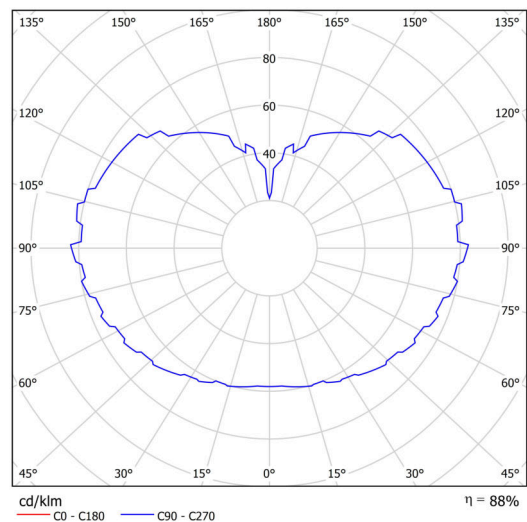

ADRIA P5

Product code: ADR60698

Type: LED-5L07E1050Z11/099/a4 B 4K##

Short description of the luminaire: White pendant LED light ON/OFF with TRIPLEX OPAL glass shade.

Technical

Types of luminaires	Classic on/off
Mounting type	Suspended - rod
Base material	steel
Shade material	three-layer glass TRIPLEX OPAL
Base color	white Ral9003
Shade color	white
Holding the shade	steel holder
Mounting location	ceiling
Width	600 mm
Length	600 mm
Height	600 mm
Diameter	ø 600 mm
Hinge length	800 mm
mounting holes (diameter)	none
Installation wire (diameter)	none
Energy Class	D
Impact strength	IK01

Electric

Power consumption	48 W
Ingress Protection	IP40
Socket	LED modul
terminal block	none

Luminous

Lum. flux of luminaire	7100 lm
Lum. flux of light source	8070 lm
Luminaire efficacy	147 lm/W
Temperature	4000 K
Rated life time LED L80/B10	100000 hours
CRI	Ra80
MacAdam	3
Blue light hazard	Risk group 0

Eulum data for calculation programs are available at www.osmont.cz.