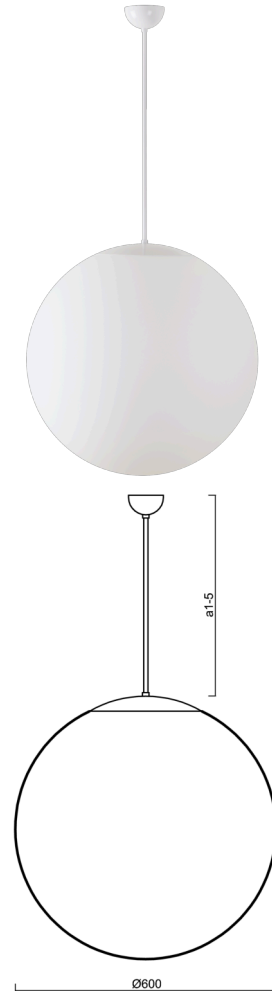

ADRIA P5

Product code: ADR60698

Type: LED-5L07E1050Z11/099/a4 B 4K##

Short description of the luminaire: White pendant LED light ON/OFF with TRIPLEX OPAL glass shade.

Technical

Types of luminaires	Classic on/off
Mounting type	Suspended - rod
Base material	steel
Shade material	three-layer glass TRIPLEX OPAL
Base color	white Ral9003
Shade color	white
Holding the shade	steel holder
Mounting location	ceiling
Width	600 mm
Length	600 mm
Height	600 mm
Diameter	ø 600 mm
Hinge length	800 mm
mounting holes (diameter)	none
Installation wire (diameter)	none
Energy Class	D
Impact strength	IK01

Electric

Power consumption	48 W
Ingress Protection	IP40
Socket	LED modul
terminal block	none

Luminous

Lum. flux of luminaire	7100 lm
Lum. flux of light source	8070 lm
Luminaire efficacy	147 lm/W
Temperature	4000 K
Rated life time LED L80/B10	100000 hours
CRI	Ra80
MacAdam	3
Blue light hazard	Risk group 0

Eulum data for calculation programs are available at www.osmont.cz.