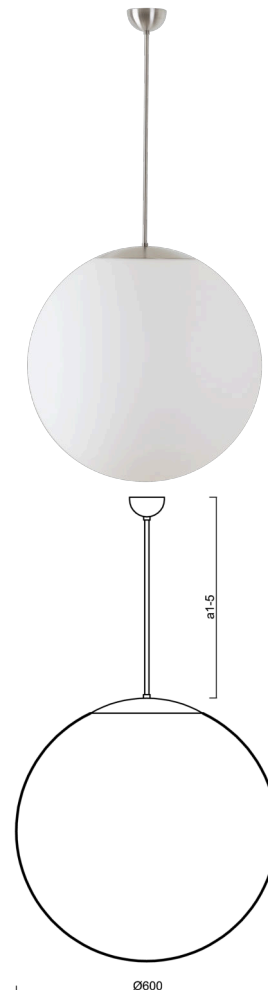

ADRIA P5

Product code: ADR60229

Type: LED-5L07E1050Z11/099/a5 NB 3K##

Short description of the luminaire: Stainless brushed pendant LED light ON/OFF with TRIPLEX OPAL glass shade.

Technical

Types of luminaires	Classic on/off
Mounting type	Suspended - rod
Base material	stainless steel steel
Shade material	three-layer glass TRIPLEX OPAL
Base color	brushed stainless steel
Shade color	white
Holding the shade	steel holder
Mounting location	ceiling
Width	600 mm
Length	600 mm
Height	600 mm
Diameter	ø 600 mm
Hinge length	1000 mm
mounting holes (diameter)	none
Installation wire (diameter)	none
Energy Class	D
Impact strength	IK01
Operating temperature	from -20°C to +30°C

Electric

Power consumption	48 W
Ingress Protection	IP40
Socket	LED modul
terminal block	none

Luminous

Lum. flux of luminaire	6810 lm
Lum. flux of light source	7740 lm
Luminaire efficacy	141 lm/W
Temperature	3000 K
Rated life time LED L80/B10	100000 hours
CRI	Ra80
MacAdam	3
Blue light hazard	Risk group 0

Eulum data for calculation programs are available at www.osmont.cz.