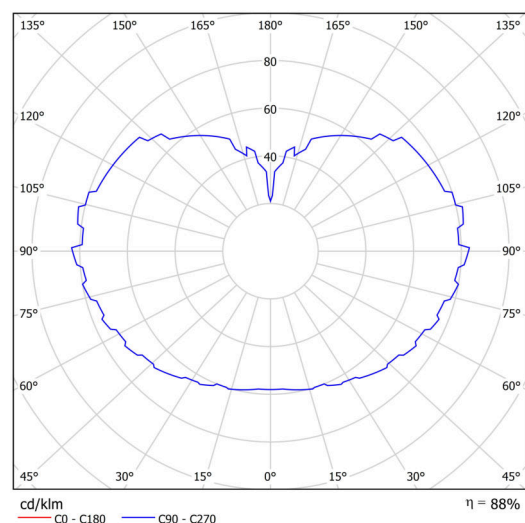

ADRIA P5

Product code: ADR60229

Type: LED-5L07E1050Z11/099/a5 NB 3K##

Short description of the luminaire: Stainless brushed pendant LED light ON/OFF with TRIPLEX OPAL glass shade.

Technical

Types of luminaires	Classic on/off
Mounting type	Suspended - rod
Base material	stainless steel steel
Shade material	three-layer glass TRIPLEX OPAL
Base color	brushed stainless steel
Shade color	white
Holding the shade	steel holder
Mounting location	ceiling
Width	600 mm
Length	600 mm
Height	600 mm
Diameter	ø 600 mm
Hinge length	1000 mm
mounting holes (diameter)	none
Installation wire (diameter)	none
Energy Class	D
Impact strength	IK01
Operating temperature	from -20°C to +30°C

Electric

Power consumption	48 W
Ingress Protection	IP40
Socket	LED modul
terminal block	none

Luminous

Lum. flux of luminaire	6810 lm
Lum. flux of light source	7740 lm
Luminaire efficacy	141 lm/W
Temperature	3000 K
Rated life time LED L80/B10	100000 hours
CRI	Ra80
MacAdam	3
Blue light hazard	Risk group 0

Eulum data for calculation programs are available at www.osmont.cz.