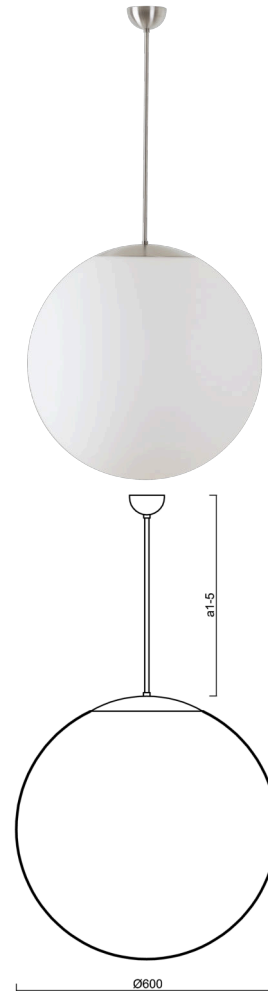

ADRIA P5

Product code: ADR60225

Type: LED-5L07E1050Z11/099/a1 NB 3K##

Short description of the luminaire: Stainless brushed pendant LED light ON/OFF with TRIPLEX OPAL glass shade.

Technical

Types of luminaires	Classic on/off
Mounting type	Suspended - rod
Base material	stainless steel steel
Shade material	three-layer glass TRIPLEX OPAL
Base color	brushed stainless steel
Shade color	white
Holding the shade	steel holder
Mounting location	ceiling
Width	600 mm
Length	600 mm
Height	600 mm
Diameter	ø 600 mm
Hinge length	200 mm
mounting holes (diameter)	none
Installation wire (diameter)	none
Energy Class	D
Impact strength	IK01
Operating temperature	from -20°C to +30°C

Electric

Power consumption	48 W
Ingress Protection	IP40
Socket	LED modul
terminal block	none

Luminous

Lum. flux of luminaire	6810 lm
Lum. flux of light source	7740 lm
Luminaire efficacy	141 lm/W
Temperature	3000 K
Rated life time LED L80/B10	100000 hours
CRI	Ra80
MacAdam	3
Blue light hazard	Risk group 0

Eulum data for calculation programs are available at www.osmont.cz.