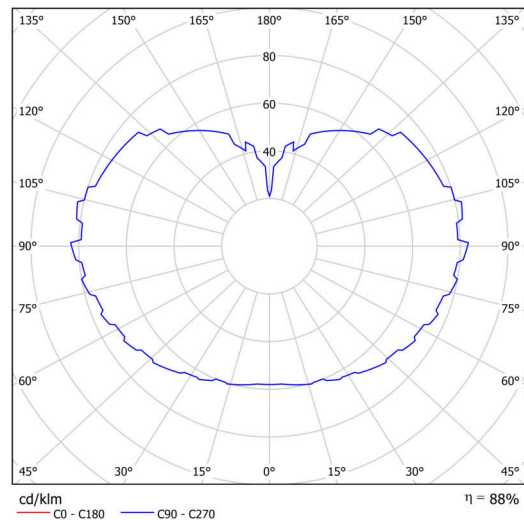

ADRIA P5

Product code: ADR60225

Type: LED-5L07E1050Z11/099/a1 NB 3K##

Short description of the luminaire: Stainless brushed pendant LED light ON/OFF with TRIPLEX OPAL glass shade.

Technical

Types of luminaires	Classic on/off
Mounting type	Suspended - rod
Base material	stainless steel steel
Shade material	three-layer glass TRIPLEX OPAL
Base color	brushed stainless steel
Shade color	white
Holding the shade	steel holder
Mounting location	ceiling
Width	600 mm
Length	600 mm
Height	600 mm
Diameter	ø 600 mm
Hinge length	200 mm
mounting holes (diameter)	none
Installation wire (diameter)	none
Energy Class	D
Impact strength	IK01
Operating temperature	from -20°C to +30°C

Electric

Power consumption	48 W
Ingress Protection	IP40
Socket	LED modul
terminal block	none

Luminous

Lum. flux of luminaire	6810 lm
Lum. flux of light source	7740 lm
Luminaire efficacy	141 lm/W
Temperature	3000 K
Rated life time LED L80/B10	100000 hours
CRI	Ra80
MacAdam	3
Blue light hazard	Risk group 0

Eulum data for calculation programs are available at www.osmont.cz.