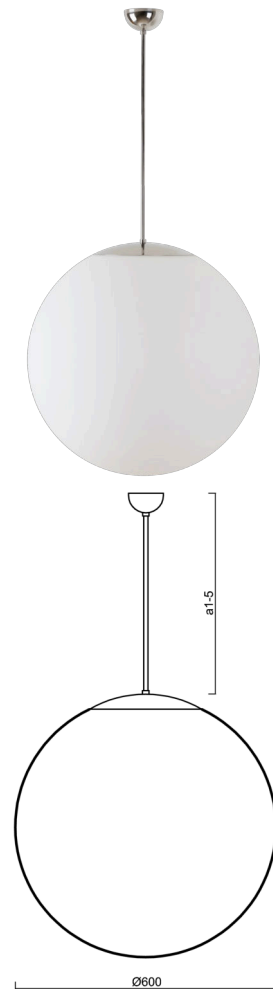

ADRIA P5

Product code: ADR60216

Type: LED-5L07E1050Z11/099/a2 NL 3K##

Short description of the luminaire: Stainless polished pendant LED light ON/OFF with TRIPLEX OPAL glass shade.

Technical

Types of luminaires	Classic on/off
Mounting type	Suspended - rod
Base material	stainless steel steel
Shade material	three-layer glass TRIPLEX OPAL
Base color	polished stainless steel
Shade color	white
Holding the shade	steel holder
Mounting location	ceiling
Width	600 mm
Length	600 mm
Height	600 mm
Diameter	ø 600 mm
Hinge length	400 mm
mounting holes (diameter)	none
Installation wire (diameter)	none
Energy Class	D
Impact strength	IK01

Electric

Power consumption	48 W
Ingress Protection	IP40
Socket	LED modul
terminal block	none

Luminous

Lum. flux of luminaire	6810 lm
Lum. flux of light source	7740 lm
Luminaire efficacy	141 lm/W
Temperature	3000 K
Rated life time LED L80/B10	100000 hours
CRI	Ra80
MacAdam	3
Blue light hazard	Risk group 0

Eulum data for calculation programs are available at www.osmont.cz.