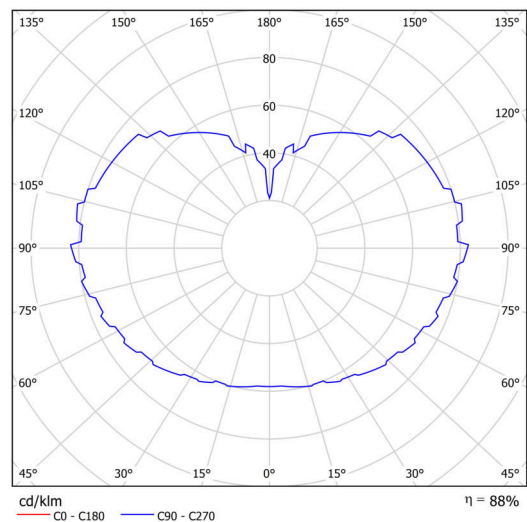

ADRIA P5

Product code: ADR60216

Type: LED-5L07E1050Z11/099/a2 NL 3K##

Short description of the luminaire: Stainless polished pendant LED light ON/OFF with TRIPLEX OPAL glass shade.

Technical

Types of luminaires	Classic on/off
Mounting type	Suspended - rod
Base material	stainless steel steel
Shade material	three-layer glass TRIPLEX OPAL
Base color	polished stainless steel
Shade color	white
Holding the shade	steel holder
Mounting location	ceiling
Width	600 mm
Length	600 mm
Height	600 mm
Diameter	ø 600 mm
Hinge length	400 mm
mounting holes (diameter)	none
Installation wire (diameter)	none
Energy Class	D
Impact strength	IK01

Electric

Power consumption	48 W
Ingress Protection	IP40
Socket	LED modul
terminal block	none

Luminous

Lum. flux of luminaire	6810 lm
Lum. flux of light source	7740 lm
Luminaire efficacy	141 lm/W
Temperature	3000 K
Rated life time LED L80/B10	100000 hours
CRI	Ra80
MacAdam	3
Blue light hazard	Risk group 0

Eulum data for calculation programs are available at www.osmont.cz.