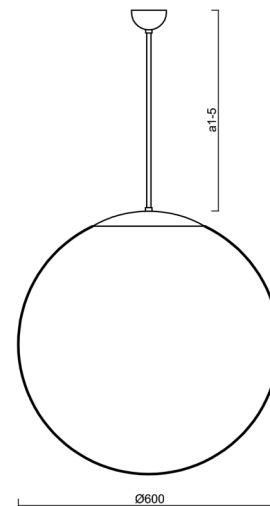

ADRIA P5

Product code: ADR60207

Type: LED-5L07E1050Z11/099/a3 MS 3K##

Short description of the luminaire: Brass pendant LED light ON/OFF with TRIPLEX OPAL glass shade.

Technical

Types of luminaires	Classic on/off
Mounting type	Suspended - rod
Base material	brass
Shade material	three-layer glass TRIPLEX OPAL
Base color	polished brass
Shade color	white
Holding the shade	steel holder
Mounting location	ceiling
Width	600 mm
Length	600 mm
Height	600 mm
Diameter	ø 600 mm
Hinge length	600 mm
mounting holes (diameter)	none
Installation wire (diameter)	none
Energy Class	D
Impact strength	IK01

Electric

Power consumption	48 W
Ingress Protection	IP40
Socket	LED modul
terminal block	none

Luminous

Lum. flux of luminaire	6810 lm
Lum. flux of light source	7740 lm
Luminaire efficacy	141 lm/W
Temperature	3000 K
Rated life time LED L80/B10	100000 hours
CRI	Ra80
MacAdam	3
Blue light hazard	Risk group 0

Eulum data for calculation programs are available at www.osmont.cz.