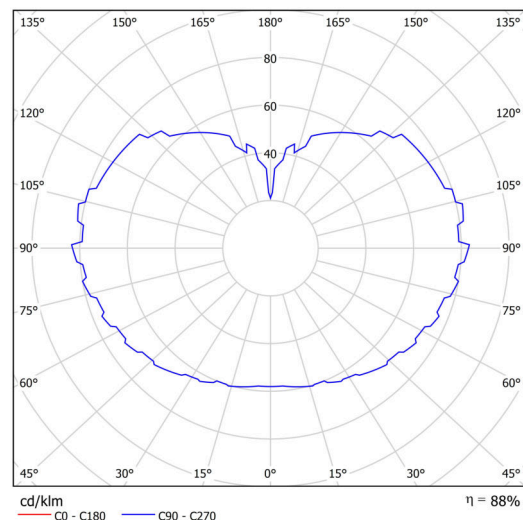

ADRIA P5

Product code: ADR60207

Type: LED-5L07E1050Z11/099/a3 MS 3K##

Short description of the luminaire: Brass pendant LED light ON/OFF with TRIPLEX OPAL glass shade.

Technical

Types of luminaires	Classic on/off
Mounting type	Suspended - rod
Base material	brass
Shade material	three-layer glass TRIPLEX OPAL
Base color	polished brass
Shade color	white
Holding the shade	steel holder
Mounting location	ceiling
Width	600 mm
Length	600 mm
Height	600 mm
Diameter	ø 600 mm
Hinge length	600 mm
mounting holes (diameter)	none
Installation wire (diameter)	none
Energy Class	D
Impact strength	IK01

Electric

Power consumption	48 W
Ingress Protection	IP40
Socket	LED modul
terminal block	none

Luminous

Lum. flux of luminaire	6810 lm
Lum. flux of light source	7740 lm
Luminaire efficacy	141 lm/W
Temperature	3000 K
Rated life time LED L80/B10	100000 hours
CRI	Ra80
MacAdam	3
Blue light hazard	Risk group 0

Eulum data for calculation programs are available at www.osmont.cz.