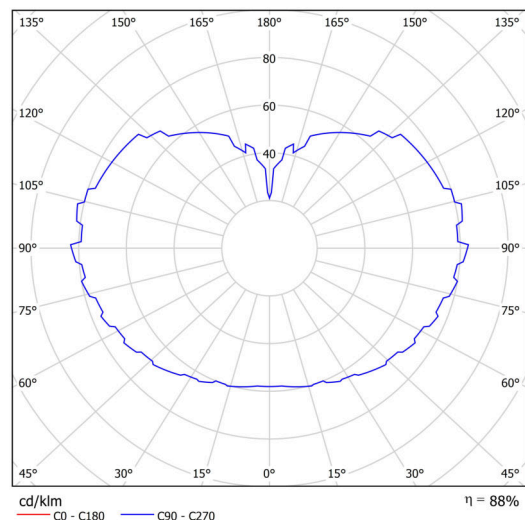

ADRIA P5

Product code: ADR45798

Type: Z11/3/099/a4 NB**

Short description of the luminaire: Stainless brushed pendant E27 light ON/OFF with TRIPLEX OPAL glass shade.

Technical

Types of luminaires	Classic on/off
Mounting type	Suspended - rod
Base material	stainless steel steel
Shade material	three-layer glass TRIPLEX OPAL
Base color	brushed stainless steel
Shade color	white
Holding the shade	steel holder
Mounting location	ceiling
Width	600 mm
Length	600 mm
Height	600 mm
Diameter	ø 600 mm
Hinge length	800 mm
mounting holes (diameter)	none
Installation wire (diameter)	none
Impact strength	IK01
Operating temperature	from -20°C to +30°C

Electric

Voltage type	AC
AC voltage	220 - 240 V
Power consumption	3x25 W
Ingress Protection	IP40
Socket	E27
terminal block	none

Luminous

Blue light hazard	Risk group 0

Eulum data for calculation programs are available at www.osmont.cz.