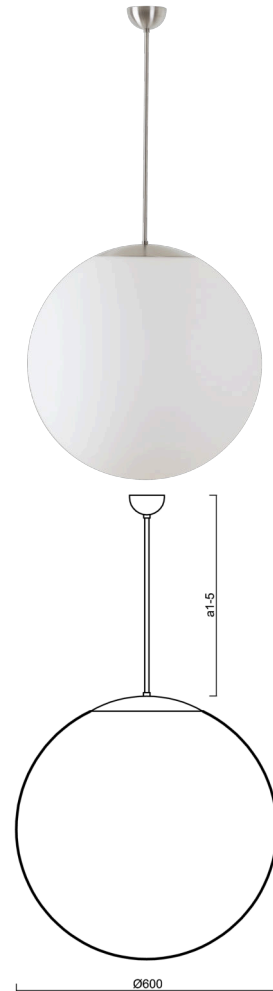

ADRIA P5

Product code: ADR45798

Type: Z11/3/099/a4 NB**

Short description of the luminaire: Stainless brushed pendant E27 light ON/OFF with TRIPLEX OPAL glass shade.

Technical

Types of luminaires	Classic on/off
Mounting type	Suspended - rod
Base material	stainless steel steel
Shade material	three-layer glass TRIPLEX OPAL
Base color	brushed stainless steel
Shade color	white
Holding the shade	steel holder
Mounting location	ceiling
Width	600 mm
Length	600 mm
Height	600 mm
Diameter	ø 600 mm
Hinge length	800 mm
mounting holes (diameter)	none
Installation wire (diameter)	none
Impact strength	IK01
Operating temperature	from -20°C to +30°C

Electric

Voltage type	AC
AC voltage	220 - 240 V
Power consumption	3x25 W
Ingress Protection	IP40
Socket	E27
terminal block	none

Luminous

Blue light hazard	Risk group 0

Eulum data for calculation programs are available at www.osmont.cz.