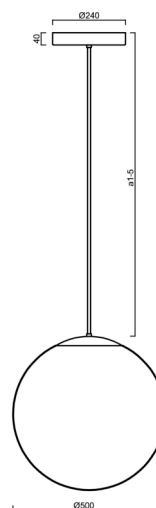

## ADRIA P4 HP

LED-5L08E950Z11/098/a4/NK1W NB 4K##

[WWW.OSMONT.CZ](http://WWW.OSMONT.CZ)

# ADRIA P4 HP

Product code: ADR72558

Type: LED-5L08E950Z11/098/a4/NK1W NB 4K##

Short description of the luminaire: Stainless steel brushed | pendant high-power LED light with emergency backup combined | TRIPLEX OPAL hand blown glass shade | rod pendant 80 cm |

## Technical

Types of luminaires	Emergency combined
Mounting type	Suspended - rod
Base material	stainless steel steel
Shade material	three-layer glass TRIPLEX OPAL
Base color	brushed stainless steel
Shade color	white
Holding the shade	steel holder
Mounting location	ceiling
Width	500 mm
Length	500 mm
Height	500 mm
Diameter	ø 500 mm
Hinge length	800 mm
mounting holes (diameter)	3xø5mm
Cable entrance	2xø16mm
Energy Class	D
Impact strength	IK01
Operating temperature	from 0°C to +30°C

## Installation dimensions: