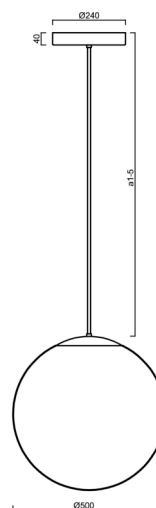

## ADRIA P4 HP

LED-5L08E950Z11/098/a3/NK1W NB 4K##

[WWW.OSMONT.CZ](http://WWW.OSMONT.CZ)

# ADRIA P4 HP

Product code: ADR72557

Type: LED-5L08E950Z11/098/a3/NK1W NB 4K##

Short description of the luminaire: Stainless steel brushed | pendant high-power LED light with emergency backup combined | TRIPLEX OPAL hand blown glass shade | rod pendant 60 cm |

## Technical

Types of luminaires	Emergency combined
Mounting type	Suspended - rod
Base material	stainless steel steel
Shade material	three-layer glass TRIPLEX OPAL
Base color	brushed stainless steel
Shade color	white
Holding the shade	steel holder
Mounting location	ceiling
Width	500 mm
Length	500 mm
Height	500 mm
Diameter	ø 500 mm
Hinge length	600 mm
mounting holes (diameter)	3xø5mm
Cable entrance	2xø16mm
Energy Class	D
Impact strength	IK01
Operating temperature	from 0°C to +30°C

## Installation dimensions: