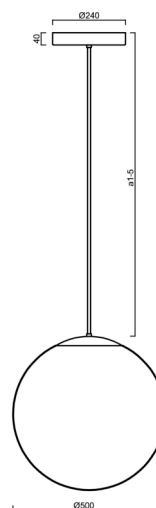

ADRIA P4 HP

LED-5L08E950Z11/098/a2/NK1W NB 4K##

WWW.OSMONT.CZ

ADRIA P4 HP

Product code: ADR72556

Type: LED-5L08E950Z11/098/a2/NK1W NB 4K##

Short description of the luminaire: Stainless steel brushed | pendant high-power LED light with emergency backup combined | TRIPLEX OPAL hand blown glass shade | rod pendant 40 cm |

Technical

Types of luminaires	Emergency combined
Mounting type	Suspended - rod
Base material	stainless steel steel
Shade material	three-layer glass TRIPLEX OPAL
Base color	brushed stainless steel
Shade color	white
Holding the shade	steel holder
Mounting location	ceiling
Width	500 mm
Length	500 mm
Height	500 mm
Diameter	ø 500 mm
Hinge length	400 mm
mounting holes (diameter)	3xø5mm
Cable entrance	2xø16mm
Energy Class	D
Impact strength	IK01
Operating temperature	from 0°C to +30°C

*The warranty for the batteries is valid for 12 months from the date of purchase.

Installation dimensions:

Additional assortment:

Lampshade

Product code	Name	Color	Description	Picture	Drawing
20041	098	white	příslušenství		