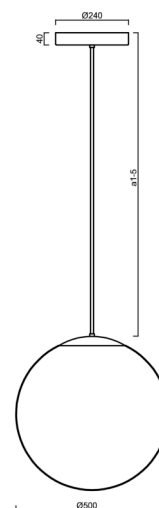

## ADRIA P4 HP

LED-5L08E950Z11/098/a4/NK1W NL 4K##

[WWW.OSMONT.CZ](http://WWW.OSMONT.CZ)

# ADRIA P4 HP

Product code: ADR72553

Type: LED-5L08E950Z11/098/a4/NK1W NL 4K##

Short description of the luminaire: Stainless steel polished | pendant high-power LED light with emergency backup combined | TRIPLEX OPAL hand blown glass shade | rod pendant 80 cm |

## Technical

Types of luminaires	Emergency combined
Mounting type	Suspended - rod
Base material	stainless steel steel
Shade material	three-layer glass TRIPLEX OPAL
Base color	polished stainless steel
Shade color	white
Holding the shade	steel holder
Mounting location	ceiling
Width	500 mm
Length	500 mm
Height	500 mm
Diameter	ø 500 mm
Hinge length	800 mm
mounting holes (diameter)	3xø5mm
Cable entrance	2xø16mm
Energy Class	D
Impact strength	IK01
Operating temperature	from 0°C to +30°C

## Installation dimensions: