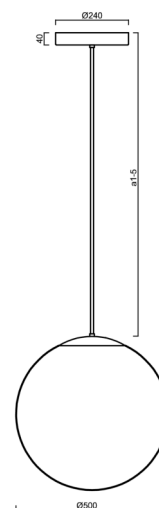

ADRIA P4 HP

LED-5L08E950Z11/098/a5/NK1W MS 4K##

WWW.OSMONT.CZ

ADRIA P4 HP

Product code: ADR72549

Type: LED-5L08E950Z11/098/a5/NK1W MS 4K##

Short description of the luminaire: Brass polished | pendant high-power LED light with emergency backup combined | TRIPLEX OPAL hand blown glass shade | rod pendant 100 cm |

Technical

Types of luminaires	Emergency combined
Mounting type	Suspended - rod
Base material	brass
Shade material	three-layer glass TRIPLEX OPAL
Base color	polished brass
Shade color	white
Holding the shade	steel holder
Mounting location	ceiling
Width	500 mm
Length	500 mm
Height	500 mm
Diameter	ø 500 mm
Hinge length	1000 mm
mounting holes (diameter)	3xø5mm
Cable entrance	2xø16mm
Energy Class	D
Impact strength	IK01
Operating temperature	from 0°C to +30°C

*The warranty for the batteries is valid for 12 months from the date of purchase.

Installation dimensions:

Additional assortment:

Lampshade

Product code	Name	Color	Description	Picture	Drawing
20041	098	white	příslušenství		