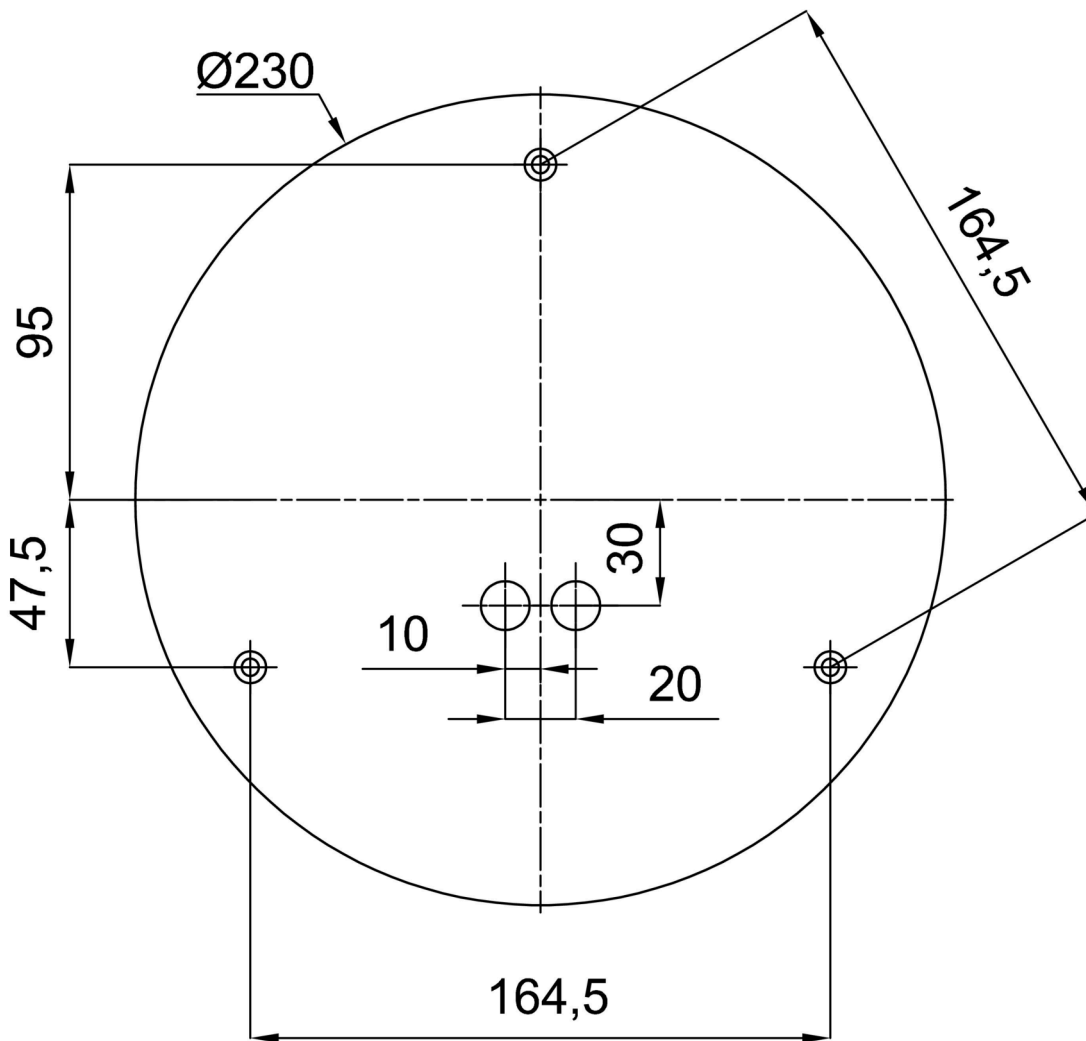

Technical

Types of luminaires	Emergency combined
Mounting type	Suspended - rod
Base material	brass
Shade material	three-layer glass TRIPLEX OPAL
Base color	polished brass
Shade color	white
Holding the shade	steel holder
Mounting location	ceiling
Width	500 mm
Length	500 mm
Height	500 mm
Diameter	ø 500 mm
Hinge length	1000 mm
mounting holes (diameter)	3xø5mm
Cable entrance	2xø16mm
Energy Class	D
Impact strength	IK01
Operating temperature	from 0°C to +30°C

*The warranty for the batteries is valid for 12 months from the date of purchase.

Installation dimensions:

Additional assortment:

Lampshade

Product code	Name	Color	Description	Picture	Drawing
20041	098	white	příslušenství		