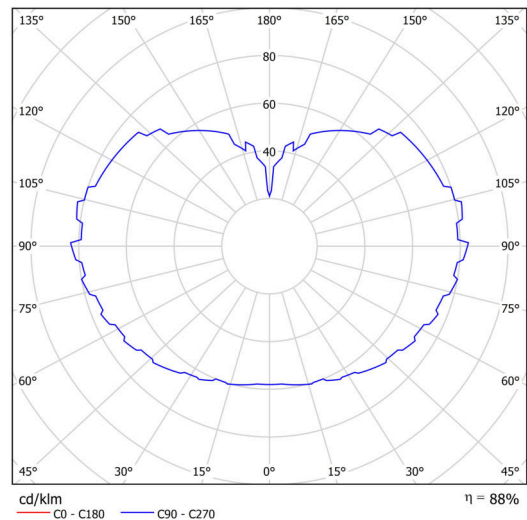

Technical

Types of luminaires	Emergency combined
Mounting type	Suspended - rod
Base material	brass
Shade material	three-layer glass TRIPLEX OPAL
Base color	polished brass
Shade color	white
Holding the shade	steel holder
Mounting location	ceiling
Width	500 mm
Length	500 mm
Height	500 mm
Diameter	ø 500 mm
Hinge length	400 mm
mounting holes (diameter)	3xø5mm
Cable entrance	2xø16mm
Energy Class	D
Impact strength	IK01
Operating temperature	from 0°C to +30°C

Luminous

Lum. flux of luminaire	8450 lm
Lum. flux of light source	9600 lm
Lum. flux of light source in emergency mode	150 lm
Luminaire efficacy	143 lm/W
Temperature	4000 K
Rated life time LED L80/B10	100000 hours