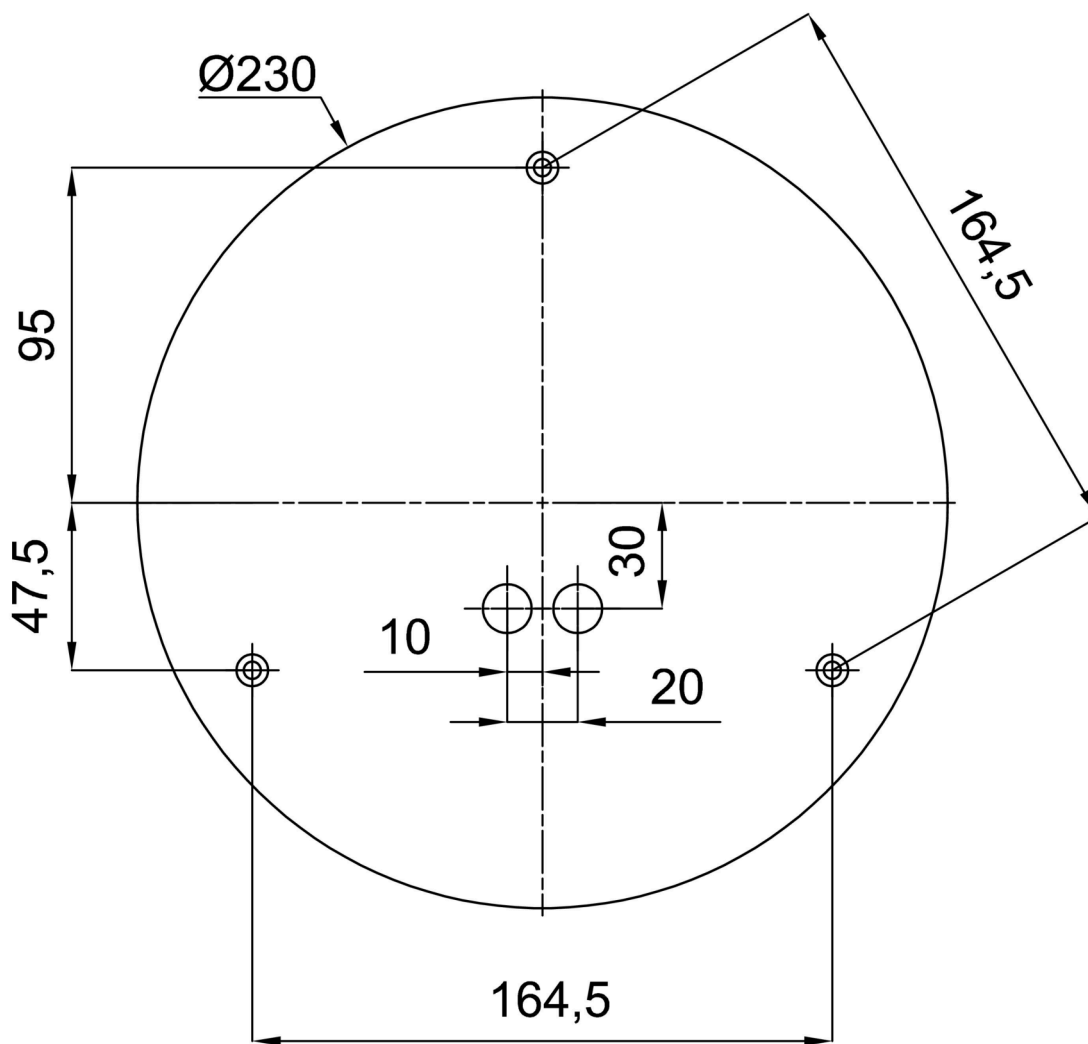

Technical

Types of luminaires	Emergency combined
Mounting type	Suspended - rod
Base material	brass
Shade material	three-layer glass TRIPLEX OPAL
Base color	polished brass
Shade color	white
Holding the shade	steel holder
Mounting location	ceiling
Width	500 mm
Length	500 mm
Height	500 mm
Diameter	ø 500 mm
Hinge length	400 mm
mounting holes (diameter)	3xø5mm
Cable entrance	2xø16mm
Energy Class	D
Impact strength	IK01
Operating temperature	from 0°C to +30°C

*The warranty for the batteries is valid for 12 months from the date of purchase.

Installation dimensions:

Additional assortment:

Lampshade

Product code	Name	Color	Description	Picture	Drawing
20041	098	white	příslušenství		