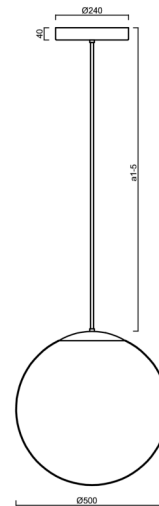

ADRIA P4 HP

LED-5L08E950Z11/098/a2/NK1W MS 4K##

WWW.OSMONT.CZ

ADRIA P4 HP

Product code: ADR72546

Type: LED-5L08E950Z11/098/a2/NK1W MS 4K##

Short description of the luminaire: Brass polished | pendant high-power LED light with emergency backup combined | TRIPLEX OPAL hand blown glass shade | rod pendant 40 cm |

Technical

Types of luminaires	Emergency combined
Mounting type	Suspended - rod
Base material	brass
Shade material	three-layer glass TRIPLEX OPAL
Base color	polished brass
Shade color	white
Holding the shade	steel holder
Mounting location	ceiling
Width	500 mm
Length	500 mm
Height	500 mm
Diameter	ø 500 mm
Hinge length	400 mm
mounting holes (diameter)	3xø5mm
Cable entrance	2xø16mm
Energy Class	D
Impact strength	IK01
Operating temperature	from 0°C to +30°C

*The warranty for the batteries is valid for 12 months from the date of purchase.

Installation dimensions:

Additional assortment:

Lampshade

Product code	Name	Color	Description	Picture	Drawing
20041	098	white	příslušenství		