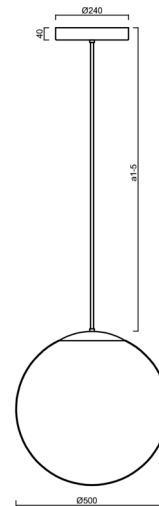

## ADRIA P4 HP

LED-5L08E950Z11/098/a5/NK1W C 4K##

[WWW.OSMONT.CZ](http://WWW.OSMONT.CZ)

# ADRIA P4 HP

Product code: ADR72544

Type: LED-5L08E950Z11/098/a5/NK1W C 4K##

Short description of the luminaire: Black colour | pendant high-power LED light with emergency backup combined | TRIPLEX OPAL hand blown glass shade | rod pendant 100 cm |

## Technical

Types of luminaires	Emergency combined
Mounting type	Suspended - rod
Base material	steel
Shade material	three-layer glass TRIPLEX OPAL
Base color	black Ral9005
Shade color	white
Holding the shade	steel holder
Mounting location	ceiling
Width	500 mm
Length	500 mm
Height	500 mm
Diameter	ø 500 mm
Hinge length	1000 mm
mounting holes (diameter)	3xø5mm
Cable entrance	2xø16mm
Energy Class	D
Impact strength	IK01
Operating temperature	from 0°C to +30°C

## Installation dimensions: