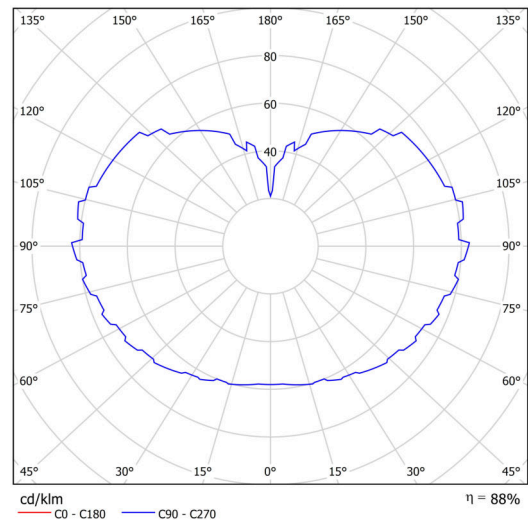

## Technical

Types of luminaires	Emergency combined
Mounting type	Suspended - rod
Base material	steel
Shade material	three-layer glass TRIPLEX OPAL
Base color	black Ral9005
Shade color	white
Holding the shade	steel holder
Mounting location	ceiling
Width	500 mm
Length	500 mm
Height	500 mm
Diameter	ø 500 mm
Hinge length	1000 mm
mounting holes (diameter)	3xø5mm
Cable entrance	2xø16mm
Energy Class	D
Impact strength	IK01
Operating temperature	from 0°C to +30°C

## Luminous

Lum. flux of luminaire	8450 lm
Lum. flux of light source	9600 lm
Lum. flux of light source in emergency mode	150 lm
Luminaire efficacy	143 lm/W
Temperature	4000 K
Rated life time LED L80/B10	100000 hours