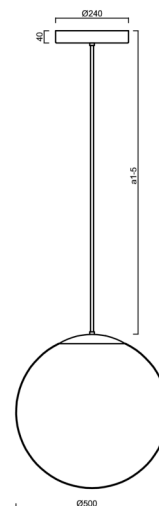

ADRIA P4 HP

LED-5L08E950Z11/098/a2/NK1W C 4K##

WWW.OSMONT.CZ

ADRIA P4 HP

Product code: ADR72541

Type: LED-5L08E950Z11/098/a2/NK1W C 4K##

Short description of the luminaire: Black colour | pendant high-power LED light with emergency backup combined | TRIPLEX OPAL hand blown glass shade | rod pendant 40 cm |

Technical

Types of luminaires	Emergency combined
Mounting type	Suspended - rod
Base material	steel
Shade material	three-layer glass TRIPLEX OPAL
Base color	black Ral9005
Shade color	white
Holding the shade	steel holder
Mounting location	ceiling
Width	500 mm
Length	500 mm
Height	500 mm
Diameter	ø 500 mm
Hinge length	400 mm
mounting holes (diameter)	3xø5mm
Cable entrance	2xø16mm
Energy Class	D
Impact strength	IK01
Operating temperature	from 0°C to +30°C

*The warranty for the batteries is valid for 12 months from the date of purchase.

Installation dimensions:

Additional assortment:

Lampshade

Product code	Name	Color	Description	Picture	Drawing
20041	098	white	příslušenství		