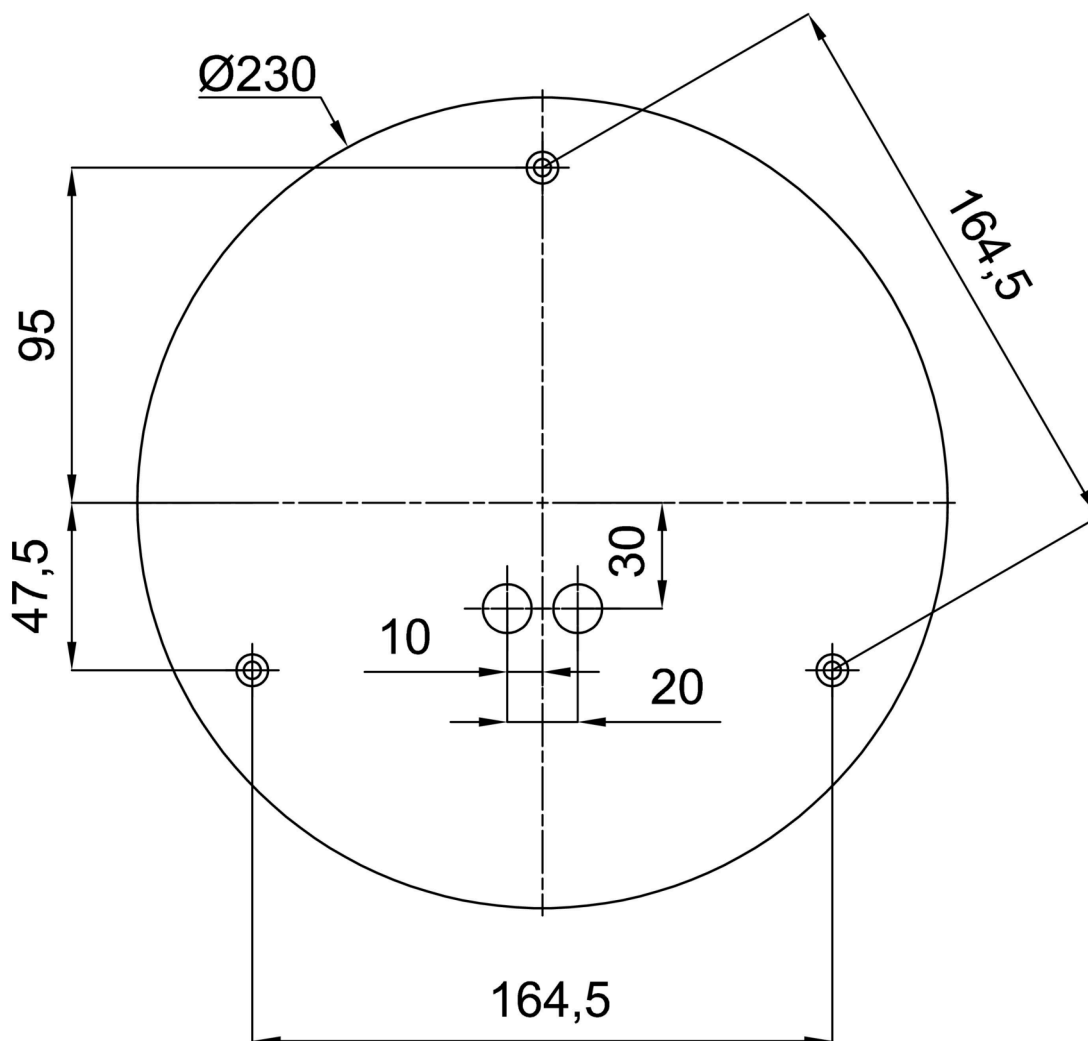

## Technical

Types of luminaires	Emergency combined
Mounting type	Suspended - rod
Base material	steel
Shade material	three-layer glass TRIPLEX OPAL
Base color	white Ral9003
Shade color	white
Holding the shade	steel holder
Mounting location	ceiling
Width	500 mm
Length	500 mm
Height	500 mm
Diameter	ø 500 mm
Hinge length	1000 mm
mounting holes (diameter)	3xø5mm
Cable entrance	2xø16mm
Energy Class	D
Impact strength	IK01
Operating temperature	from 0°C to +30°C

## Installation dimensions: