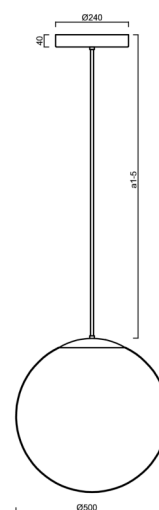

## ADRIA P4 HP

LED-5L08E950Z11/098/a5/NK1W B 4K##

[WWW.OSMONT.CZ](http://WWW.OSMONT.CZ)

# ADRIA P4 HP

Product code: ADR72539

Type: LED-5L08E950Z11/098/a5/NK1W B 4K##

Short description of the luminaire: White colour | pendant high-power LED light with emergency backup combined | TRIPLEX OPAL hand blown glass shade | rod pendant 100 cm |

## Technical

Types of luminaires	Emergency combined
Mounting type	Suspended - rod
Base material	steel
Shade material	three-layer glass TRIPLEX OPAL
Base color	white Ral9003
Shade color	white
Holding the shade	steel holder
Mounting location	ceiling
Width	500 mm
Length	500 mm
Height	500 mm
Diameter	ø 500 mm
Hinge length	1000 mm
mounting holes (diameter)	3xø5mm
Cable entrance	2xø16mm
Energy Class	D
Impact strength	IK01
Operating temperature	from 0°C to +30°C

## Installation dimensions: