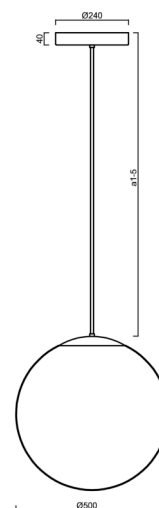

ADRIA P4 HP

LED-5L08E950Z11/098/a3/NK1W B 4K##

WWW.OSMONT.CZ

ADRIA P4 HP

Product code: ADR72537

Type: LED-5L08E950Z11/098/a3/NK1W B 4K##

Short description of the luminaire: White colour | pendant high-power LED light with emergency backup combined | TRIPLEX OPAL hand blown glass shade | rod pendant 60 cm |

Technical

Types of luminaires	Emergency combined
Mounting type	Suspended - rod
Base material	steel
Shade material	three-layer glass TRIPLEX OPAL
Base color	white Ral9003
Shade color	white
Holding the shade	steel holder
Mounting location	ceiling
Width	500 mm
Length	500 mm
Height	500 mm
Diameter	ø 500 mm
Hinge length	600 mm
mounting holes (diameter)	3xø5mm
Cable entrance	2xø16mm
Energy Class	D
Impact strength	IK01
Operating temperature	from 0°C to +30°C

*The warranty for the batteries is valid for 12 months from the date of purchase.

Installation dimensions:

Additional assortment:

Lampshade

Product code	Name	Color	Description	Picture	Drawing
20041	098	white	příslušenství		