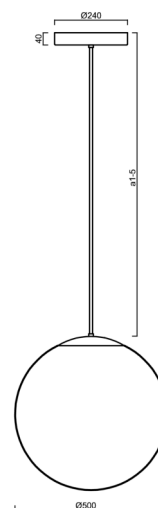

ADRIA P4 HP

LED-5L08E950Z11/098/a2/NK1W B 4K##

WWW.OSMONT.CZ

ADRIA P4 HP

Product code: ADR72536

Type: LED-5L08E950Z11/098/a2/NK1W B 4K##

Short description of the luminaire: White colour | pendant high-power LED light with emergency backup combined | TRIPLEX OPAL hand blown glass shade | rod pendant 40 cm |

Technical

Types of luminaires	Emergency combined
Mounting type	Suspended - rod
Base material	steel
Shade material	three-layer glass TRIPLEX OPAL
Base color	white Ral9003
Shade color	white
Holding the shade	steel holder
Mounting location	ceiling
Width	500 mm
Length	500 mm
Height	500 mm
Diameter	ø 500 mm
Hinge length	400 mm
mounting holes (diameter)	3xø5mm
Cable entrance	2xø16mm
Energy Class	D
Impact strength	IK01
Operating temperature	from 0°C to +30°C

*The warranty for the batteries is valid for 12 months from the date of purchase.

Installation dimensions:

Additional assortment:

Lampshade

Product code	Name	Color	Description	Picture	Drawing
20041	098	white	příslušenství		