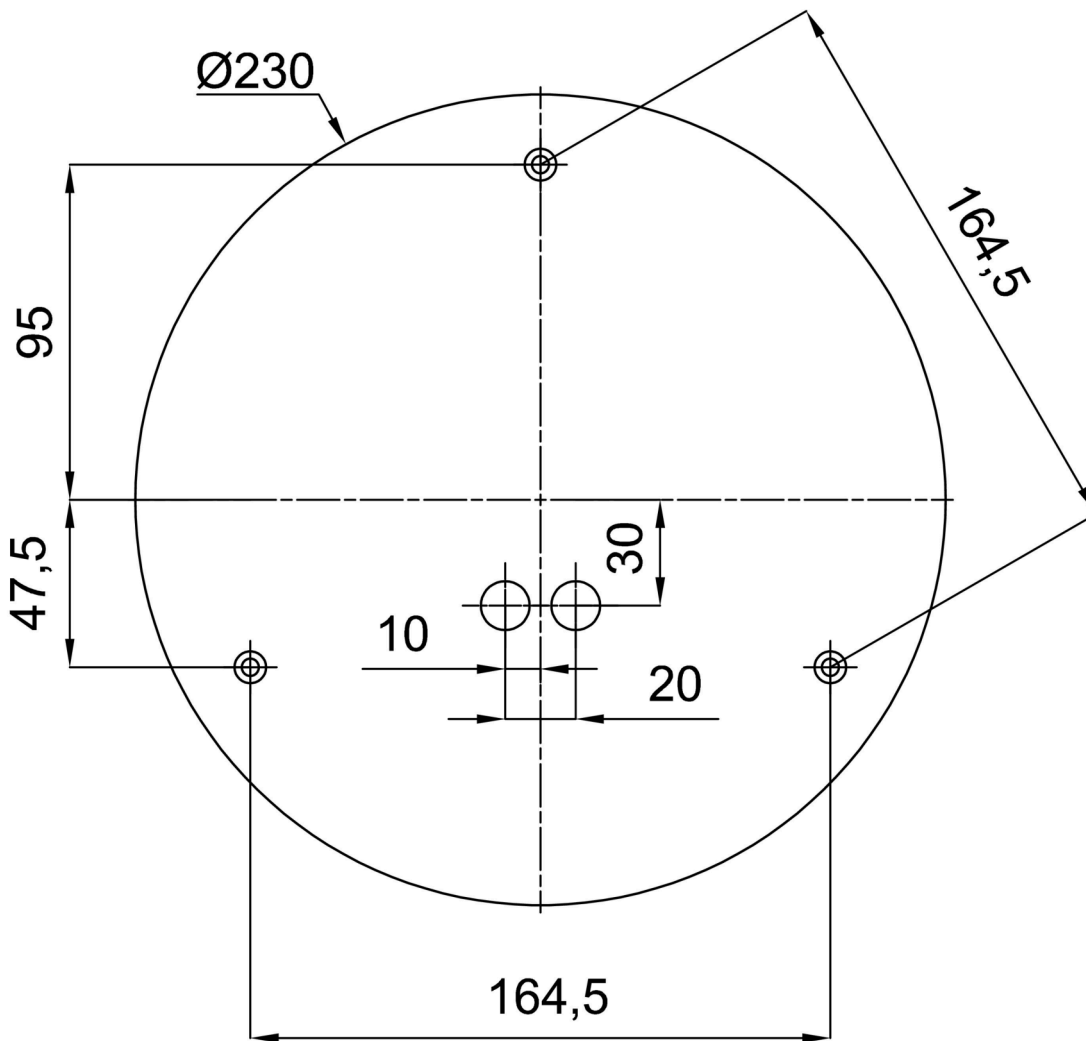

Technical

Types of luminaires	Emergency combined
Mounting type	Suspended - rod
Base material	steel
Shade material	three-layer glass TRIPLEX OPAL
Base color	white Ral9003
Shade color	white
Holding the shade	steel holder
Mounting location	ceiling
Width	500 mm
Length	500 mm
Height	500 mm
Diameter	ø 500 mm
Hinge length	400 mm
mounting holes (diameter)	3xø5mm
Cable entrance	2xø16mm
Energy Class	D
Impact strength	IK01
Operating temperature	from 0°C to +30°C

*The warranty for the batteries is valid for 12 months from the date of purchase.

Installation dimensions:

Additional assortment:

Lampshade

Product code	Name	Color	Description	Picture	Drawing
20041	098	white	příslušenství		