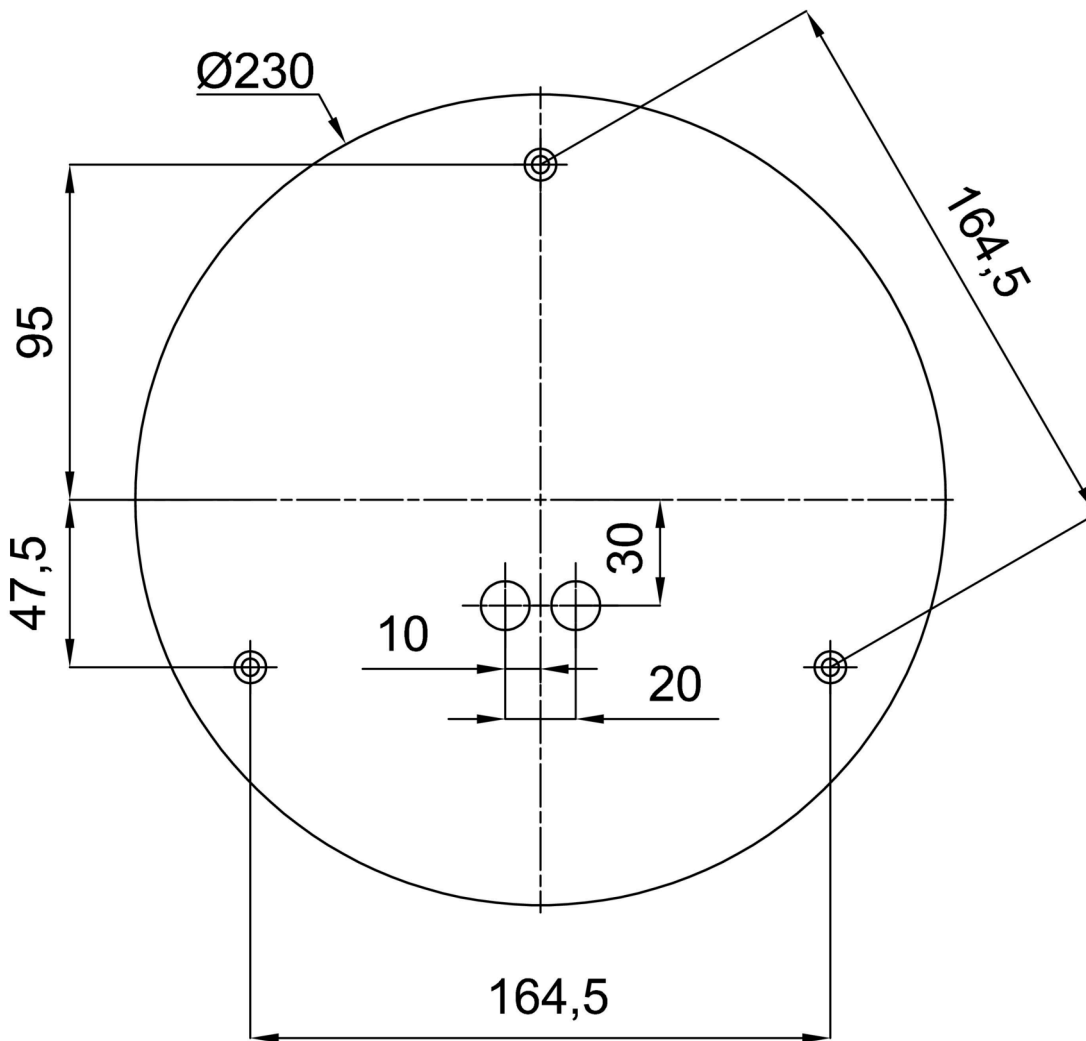

Technical

Types of luminaires	Emergency combined
Mounting type	Suspended - rod
Base material	stainless steel steel
Shade material	three-layer glass TRIPLEX OPAL
Base color	polished stainless steel
Shade color	white
Holding the shade	steel holder
Mounting location	ceiling
Width	500 mm
Length	500 mm
Height	500 mm
Diameter	ø 500 mm
Hinge length	600 mm
mounting holes (diameter)	3xø5mm
Cable entrance	2xø16mm
Energy Class	D
Impact strength	IK01
Operating temperature	from 0°C to +30°C

*The warranty for the batteries is valid for 12 months from the date of purchase.

Installation dimensions:

Additional assortment:

Lampshade

Product code	Name	Color	Description	Picture	Drawing
20041	098	white	příslušenství		