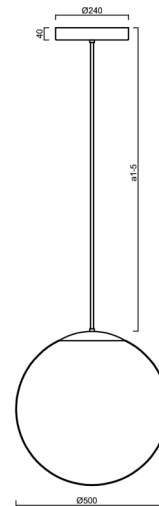

ADRIA P4 HP

LED-5L08E950Z11/098/a3/NK1W NL 3K##

WWW.OSMONT.CZ

ADRIA P4 HP

Product code: ADR72052

Type: LED-5L08E950Z11/098/a3/NK1W NL 3K##

Short description of the luminaire: Stainless steel polished | pendant high-power LED light with emergency backup combined | TRIPLEX OPAL hand blown glass shade | rod pendant 60 cm |

Technical

Types of luminaires	Emergency combined
Mounting type	Suspended - rod
Base material	stainless steel steel
Shade material	three-layer glass TRIPLEX OPAL
Base color	polished stainless steel
Shade color	white
Holding the shade	steel holder
Mounting location	ceiling
Width	500 mm
Length	500 mm
Height	500 mm
Diameter	ø 500 mm
Hinge length	600 mm
mounting holes (diameter)	3xø5mm
Cable entrance	2xø16mm
Energy Class	D
Impact strength	IK01
Operating temperature	from 0°C to +30°C

*The warranty for the batteries is valid for 12 months from the date of purchase.

Installation dimensions:

Additional assortment:

Lampshade

Product code	Name	Color	Description	Picture	Drawing
20041	098	white	příslušenství		