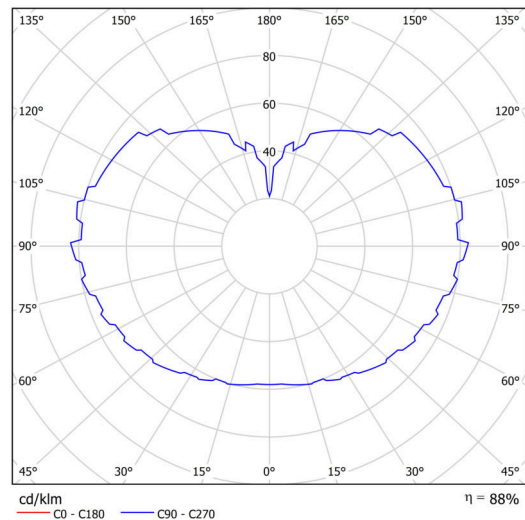

Technical

Types of luminaires	Emergency combined
Mounting type	Suspended - rod
Base material	stainless steel steel
Shade material	three-layer glass TRIPLEX OPAL
Base color	polished stainless steel
Shade color	white
Holding the shade	steel holder
Mounting location	ceiling
Width	500 mm
Length	500 mm
Height	500 mm
Diameter	ø 500 mm
Hinge length	600 mm
mounting holes (diameter)	3xø5mm
Cable entrance	2xø16mm
Energy Class	D
Impact strength	IK01
Operating temperature	from 0°C to +30°C

Luminous

Lum. flux of luminaire	8100 lm
Lum. flux of light source	9200 lm
Lum. flux of light source in emergency mode	150 lm
Luminaire efficacy	137 lm/W
Temperature	3000 K
Rated life time LED L80/B10	100000 hours