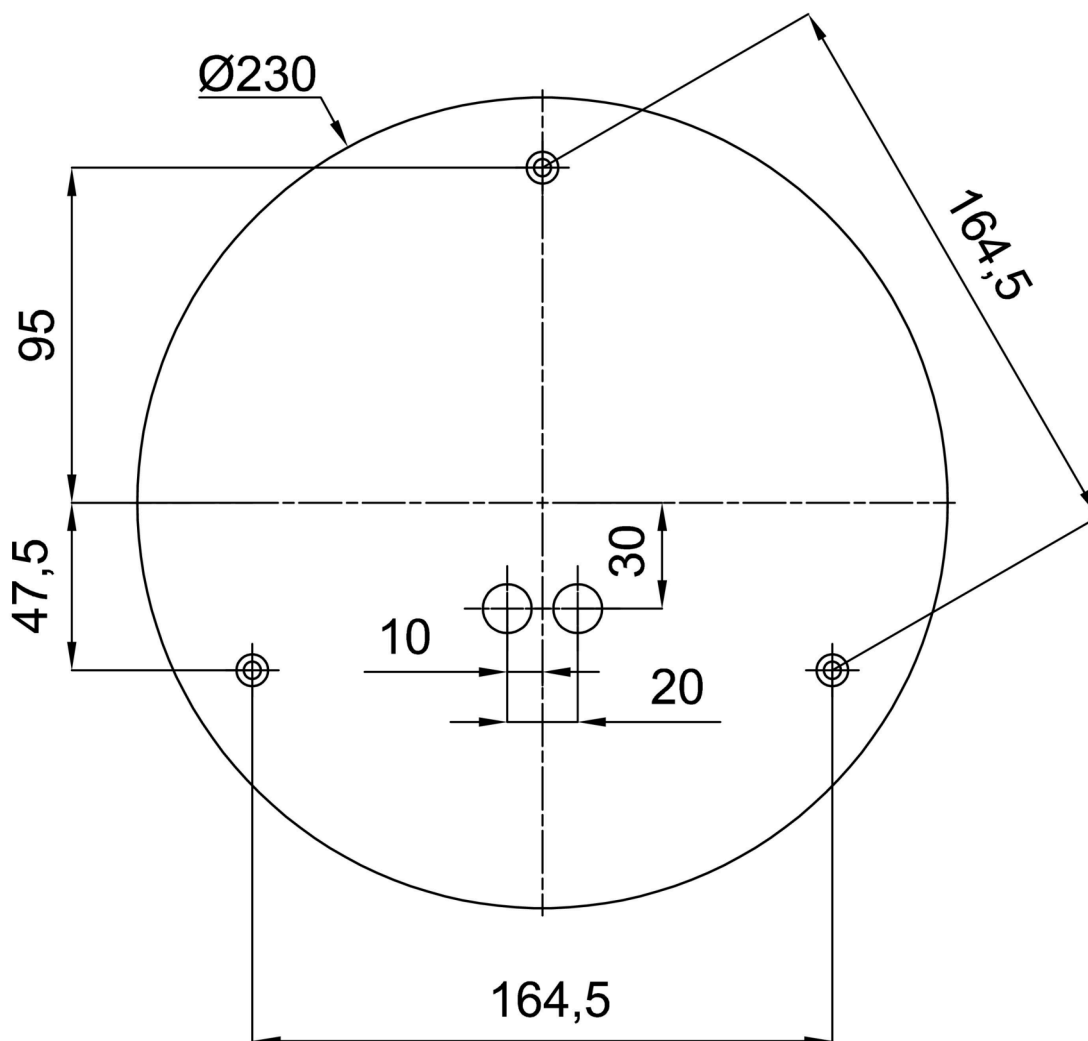

## Technical

Types of luminaires	Emergency combined
Mounting type	Suspended - rod
Base material	brass
Shade material	three-layer glass TRIPLEX OPAL
Base color	polished brass
Shade color	white
Holding the shade	steel holder
Mounting location	ceiling
Width	500 mm
Length	500 mm
Height	500 mm
Diameter	ø 500 mm
Hinge length	200 mm
mounting holes (diameter)	3xø5mm
Cable entrance	2xø16mm
Energy Class	D
Impact strength	IK01
Operating temperature	from 0°C to +30°C

## Installation dimensions: