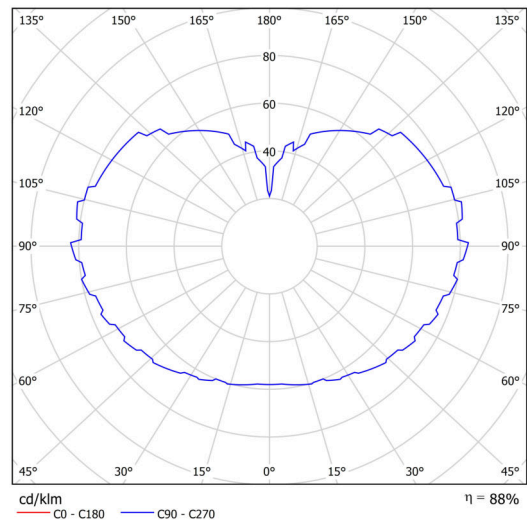

## Technical

Types of luminaires	Emergency combined
Mounting type	Suspended - rod
Base material	brass
Shade material	three-layer glass TRIPLEX OPAL
Base color	polished brass
Shade color	white
Holding the shade	steel holder
Mounting location	ceiling
Width	500 mm
Length	500 mm
Height	500 mm
Diameter	ø 500 mm
Hinge length	200 mm
mounting holes (diameter)	3xø5mm
Cable entrance	2xø16mm
Energy Class	D
Impact strength	IK01
Operating temperature	from 0°C to +30°C

## Luminous

Lum. flux of luminaire	8100 lm
Lum. flux of light source	9200 lm
Lum. flux of light source in emergency mode	150 lm
Luminaire efficacy	137 lm/W
Temperature	3000 K
Rated life time LED L80/B10	100000 hours