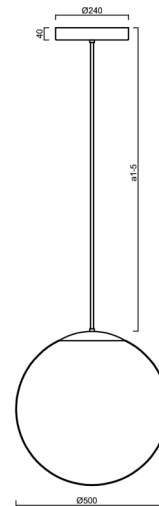

## ADRIA P4 HP

LED-5L08E950Z11/098/a1/NK1W MS 3K##

[WWW.OSMONT.CZ](http://WWW.OSMONT.CZ)

# ADRIA P4 HP

Product code: ADR72045

Type: LED-5L08E950Z11/098/a1/NK1W MS 3K##

Short description of the luminaire: Brass polished | pendant high-power LED light with emergency backup combined | TRIPLEX OPAL hand blown glass shade | rod pendant 20 cm |

## Technical

Types of luminaires	Emergency combined
Mounting type	Suspended - rod
Base material	brass
Shade material	three-layer glass TRIPLEX OPAL
Base color	polished brass
Shade color	white
Holding the shade	steel holder
Mounting location	ceiling
Width	500 mm
Length	500 mm
Height	500 mm
Diameter	ø 500 mm
Hinge length	200 mm
mounting holes (diameter)	3xø5mm
Cable entrance	2xø16mm
Energy Class	D
Impact strength	IK01
Operating temperature	from 0°C to +30°C

## Installation dimensions: