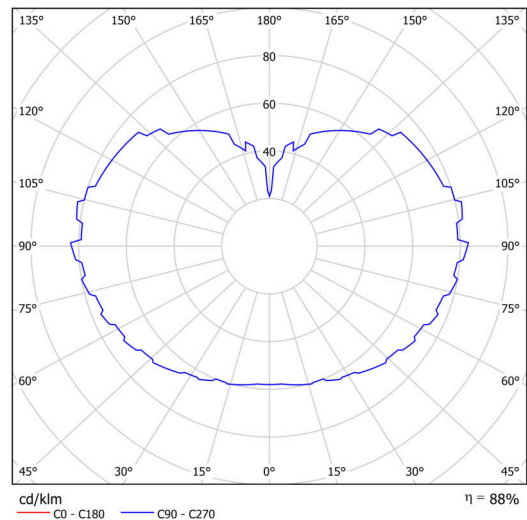

Technical

Types of luminaires	Emergency combined
Mounting type	Suspended - rod
Base material	steel
Shade material	three-layer glass TRIPLEX OPAL
Base color	black Ral9005
Shade color	white
Holding the shade	steel holder
Mounting location	ceiling
Width	500 mm
Length	500 mm
Height	500 mm
Diameter	ø 500 mm
Hinge length	800 mm
mounting holes (diameter)	3xø5mm
Cable entrance	2xø16mm
Energy Class	D
Impact strength	IK01
Operating temperature	from 0°C to +30°C

Luminous

Lum. flux of luminaire	8100 lm
Lum. flux of light source	9200 lm
Lum. flux of light source in emergency mode	150 lm
Luminaire efficacy	137 lm/W
Temperature	3000 K
Rated life time LED L80/B10	100000 hours