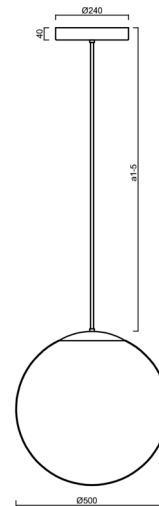

ADRIA P4 HP

LED-5L08E950Z11/098/a4/NK1W C 3K##

WWW.OSMONT.CZ

ADRIA P4 HP

Product code: ADR72043

Type: LED-5L08E950Z11/098/a4/NK1W C 3K##

Short description of the luminaire: Black colour | pendant high-power LED light with emergency backup combined | TRIPLEX OPAL hand blown glass shade | rod pendant 80 cm |

Technical

Types of luminaires	Emergency combined
Mounting type	Suspended - rod
Base material	steel
Shade material	three-layer glass TRIPLEX OPAL
Base color	black Ral9005
Shade color	white
Holding the shade	steel holder
Mounting location	ceiling
Width	500 mm
Length	500 mm
Height	500 mm
Diameter	ø 500 mm
Hinge length	800 mm
mounting holes (diameter)	3xø5mm
Cable entrance	2xø16mm
Energy Class	D
Impact strength	IK01
Operating temperature	from 0°C to +30°C

*The warranty for the batteries is valid for 12 months from the date of purchase.

Installation dimensions:

Additional assortment:

Lampshade

Product code	Name	Color	Description	Picture	Drawing
20041	098	white	příslušenství		