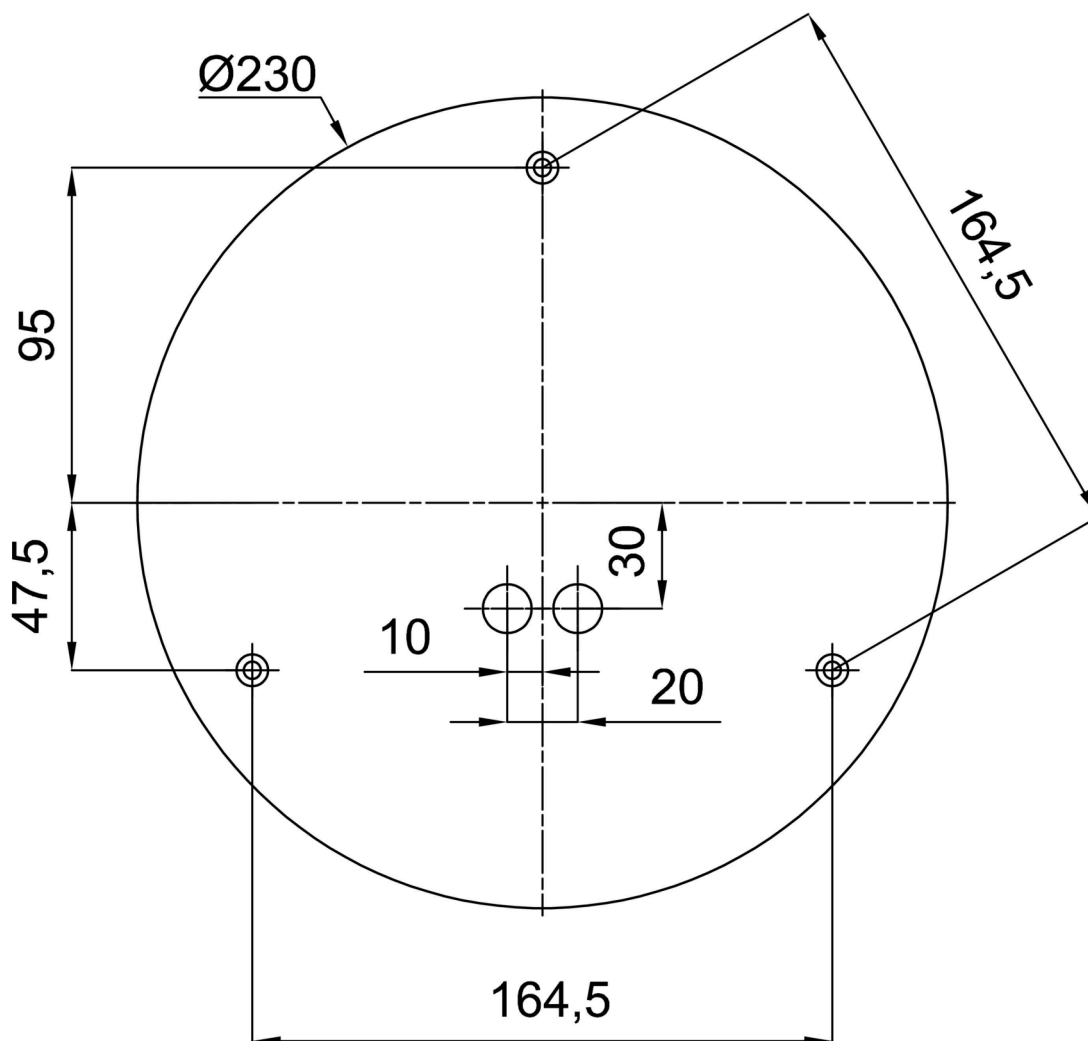

Technical

Types of luminaires	Emergency combined
Mounting type	Suspended - rod
Base material	steel
Shade material	three-layer glass TRIPLEX OPAL
Base color	white Ral9003
Shade color	white
Holding the shade	steel holder
Mounting location	ceiling
Width	500 mm
Length	500 mm
Height	500 mm
Diameter	ø 500 mm
Hinge length	1000 mm
mounting holes (diameter)	3xø5mm
Cable entrance	2xø16mm
Energy Class	D
Impact strength	IK01
Operating temperature	from 0°C to +30°C

*The warranty for the batteries is valid for 12 months from the date of purchase.

Installation dimensions:

Additional assortment:

Lampshade

Product code	Name	Color	Description	Picture	Drawing
20041	098	white	příslušenství		