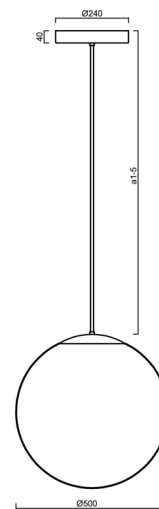

ADRIA P4 HP

LED-5L08E950Z11/098/a5/NK1W B 3K##

WWW.OSMONT.CZ

ADRIA P4 HP

Product code: ADR72039

Type: LED-5L08E950Z11/098/a5/NK1W B 3K##

Short description of the luminaire: White colour | pendant high-power LED light with emergency backup combined | TRIPLEX OPAL hand blown glass shade | rod pendant 100 cm |

Technical

Types of luminaires	Emergency combined
Mounting type	Suspended - rod
Base material	steel
Shade material	three-layer glass TRIPLEX OPAL
Base color	white Ral9003
Shade color	white
Holding the shade	steel holder
Mounting location	ceiling
Width	500 mm
Length	500 mm
Height	500 mm
Diameter	ø 500 mm
Hinge length	1000 mm
mounting holes (diameter)	3xø5mm
Cable entrance	2xø16mm
Energy Class	D
Impact strength	IK01
Operating temperature	from 0°C to +30°C

*The warranty for the batteries is valid for 12 months from the date of purchase.

Installation dimensions:

Additional assortment:

Lampshade

Product code	Name	Color	Description	Picture	Drawing
20041	098	white	příslušenství		