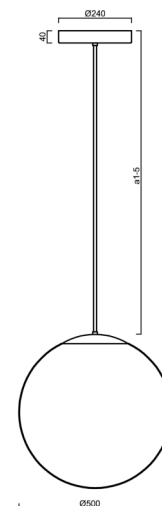

ADRIA P4 HP

LED-5L08E950Z11/098/a5 NK3HST NB 4K##

WWW.OSMONT.CZ

ADRIA P4 HP

Product code: ADR62839

Type: LED-5L08E950Z11/098/a5 NK3HST NB 4K##

Short description of the luminaire: Stainless steel brushed | pendant high-power LED light with emergency backup combined (with Self-test) | TRIPLEX OPAL hand blown glass shade| rod pendant 100 cm |

Technical

Types of luminaires	Emergency combined SELFTEST
Mounting type	Suspended - rod
Base material	stainless steel steel
Shade material	three-layer glass TRIPLEX OPAL
Base color	brushed stainless steel
Shade color	white
Holding the shade	steel holder
Mounting location	ceiling
Width	500 mm
Length	500 mm
Height	500 mm
Hinge length	1000 mm
mounting holes (diameter)	3xØ5mm
Cable entrance	2xØ16mm
Energy Class	D
Impact strength	IK01
Operating temperature	from -20°C to +30°C

Eulum data for calculation programs are available at www.osmont.cz.

Logistic

EAN	8591728148348
Weight NTTO	7.35 Kg
Weight BTTO	9.15 Kg
Number of cartons	2 pcs
Package volume	0.157 m ³
Package 1 width	0.52 m
Package 1 length	0.52 m
Package 1 height	0.53 m
Warranty*	60 months

*The warranty for the batteries is valid for 12 months from the date of purchase.

Installation dimensions:

Additional assortment:

Lampshade

Product code	Name	Color	Description	Picture	Drawing
20041	098	white	příslušenství		