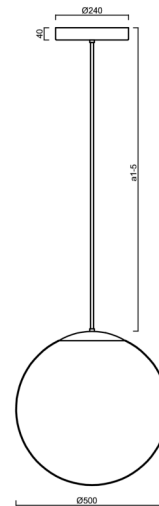

ADRIA P4 HP

LED-5L08E950Z11/098/a4 NK3HST NB 4K##

WWW.OSMONT.CZ

ADRIA P4 HP

Product code: ADR62838

Type: LED-5L08E950Z11/098/a4 NK3HST NB 4K##

Short description of the luminaire: Stainless steel brushed | pendant high-power LED light with emergency backup combined (with Self-test) | TRIPLEX OPAL hand blown glass shade | rod pendant 80 cm |

Technical

Types of luminaires	Emergency combined SELFTEST
Mounting type	Suspended - rod
Base material	stainless steel steel
Shade material	three-layer glass TRIPLEX OPAL
Base color	brushed stainless steel
Shade color	white
Holding the shade	steel holder
Mounting location	ceiling
Width	500 mm
Length	500 mm
Height	500 mm
Hinge length	800 mm
mounting holes (diameter)	3xØ5mm
Cable entrance	2xØ16mm
Energy Class	D
Impact strength	IK01
Operating temperature	from -20°C to +30°C

Eulum data for calculation programs are available at www.osmont.cz.

Logistic

EAN	8591728148331
Weight NTTO	7.3 Kg
Weight BTTO	9.1 Kg
Number of cartons	2 pcs
Package volume	0.157 m ³
Package 1 width	0.52 m
Package 1 length	0.52 m
Package 1 height	0.53 m
Warranty*	60 months

*The warranty for the batteries is valid for 12 months from the date of purchase.

Installation dimensions:

Additional assortment:

Lampshade

Product code	Name	Color	Description	Picture	Drawing
20041	098	white	příslušenství		