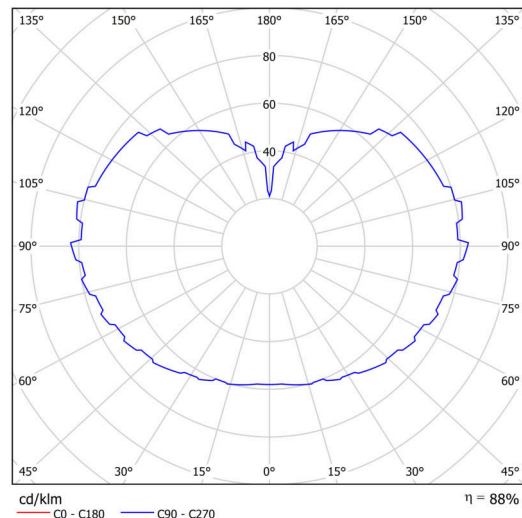

Technical

Types of luminaires	Emergency combined SELFTEST
Mounting type	Suspended - rod
Base material	stainless steel steel
Shade material	three-layer glass TRIPLEX OPAL
Base color	brushed stainless steel
Shade color	white
Holding the shade	steel holder
Mounting location	ceiling
Width	500 mm
Length	500 mm
Height	500 mm
Hinge length	800 mm
mounting holes (diameter)	3xØ5mm
Cable entrance	2xØ16mm
Energy Class	D
Impact strength	IK01
Operating temperature	from -20°C to +30°C

Electric

Power consumption	59 W
Ingress Protection	IP40
Socket	LED modul
Battery type	LiFePO4
Emergency time	3 hours
SELFTEST	yes
terminal block	snap terminal block

Luminous

Lum. flux of luminaire	8450 lm
Lum. flux of light source	9600 lm
Lum. flux of light source in emergency mode	200 lm
Temperature	4000 K
Rated life time LED L80/B10	100000 hours
CRI	Ra80
MacAdam	3
Blue light hazard	Risk group 0