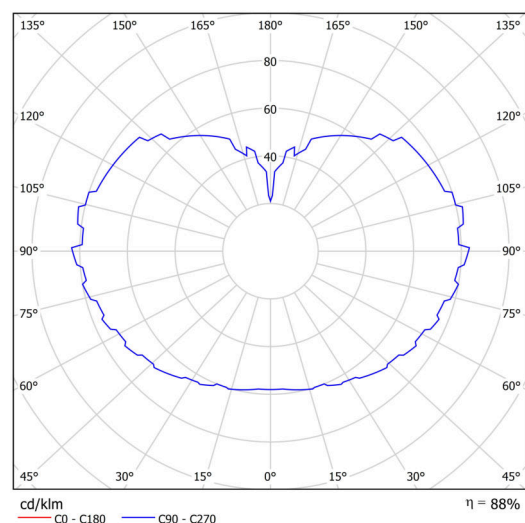

Luminous

Lum. flux of luminaire	8450 lm
Lum. flux of light source	9600 lm
Lum. flux of light source in emergency mode	200 lm
Temperature	4000 K
Rated life time LED L80/B10	100000 hours
CRI	Ra80
MacAdam	3
Blue light hazard	Risk group 0