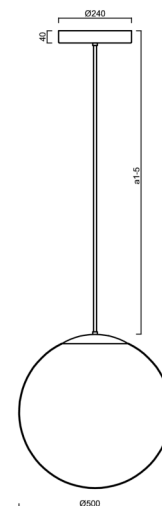

## ADRIA P4 HP

LED-5L08E950Z11/098/a4 NK3HST NL 4K##

[WWW.OSMONT.CZ](http://WWW.OSMONT.CZ)

# ADRIA P4 HP

Product code: ADR62833

Type: LED-5L08E950Z11/098/a4 NK3HST NL 4K##

Short description of the luminaire: Stainless steel polished | pendant high-power LED light with emergency backup combined (with Self-test) | TRIPLEX OPAL hand blown glass shade| rod pendant 80 cm |

## Technical

Types of luminaires	Emergency combined SELFTEST
Mounting type	Suspended - rod
Base material	stainless steel steel
Shade material	three-layer glass TRIPLEX OPAL
Base color	polished stainless steel
Shade color	white
Holding the shade	steel holder
Mounting location	ceiling
Width	500 mm
Length	500 mm
Height	500 mm
Hinge length	800 mm
mounting holes (diameter)	3xØ5mm
Cable entrance	2xØ16mm
Energy Class	D
Impact strength	IK01
Operating temperature	from -20°C to +30°C