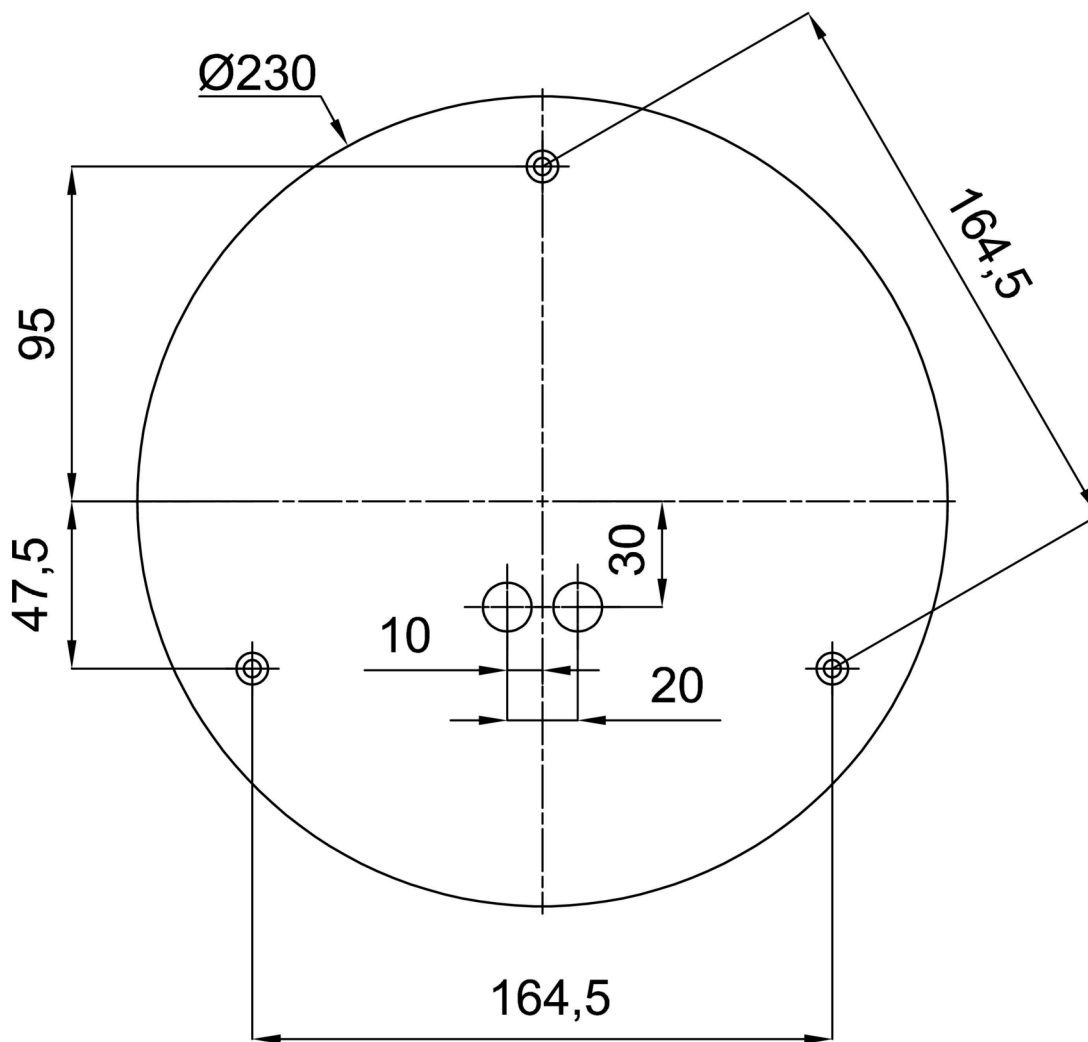

Logistic

EAN	8591728148287
Weight NTTO	7.3 Kg
Weight BTTO	9.1 Kg
Number of cartons	2 pcs
Package volume	0.157 m³
Package 1 width	0.52 m
Package 1 length	0.52 m
Package 1 height	0.53 m
Warranty*	60 months

*The warranty for the batteries is valid for 12 months from the date of purchase.

Installation dimensions: