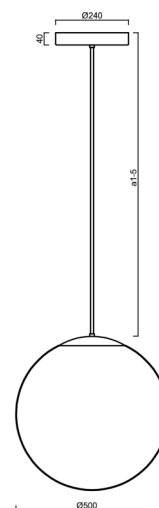

ADRIA P4 HP

LED-5L08E950Z11/098/a3 NK3HST NL 4K##

WWW.OSMONT.CZ

ADRIA P4 HP

Product code: ADR62832

Type: LED-5L08E950Z11/098/a3 NK3HST NL 4K##

Short description of the luminaire: Stainless steel polished | pendant high-power LED light with emergency backup combined (with Self-test) | TRIPLEX OPAL hand blown glass shade | rod pendant 60 cm |

Technical

Types of luminaires	Emergency combined SELFTEST
Mounting type	Suspended - rod
Base material	stainless steel steel
Shade material	three-layer glass TRIPLEX OPAL
Base color	polished stainless steel
Shade color	white
Holding the shade	steel holder
Mounting location	ceiling
Width	500 mm
Length	500 mm
Height	500 mm
Hinge length	600 mm
mounting holes (diameter)	3xØ5mm
Cable entrance	2xØ16mm
Energy Class	D
Impact strength	IK01
Operating temperature	from -20°C to +30°C

Eulum data for calculation programs are available at www.osmont.cz.

Logistic

EAN	8591728148270
Weight NTTO	7.2 Kg
Weight BTTO	9 Kg
Number of cartons	2 pcs
Package volume	0.157 m ³
Package 1 width	0.52 m
Package 1 length	0.52 m
Package 1 height	0.53 m
Warranty*	60 months

*The warranty for the batteries is valid for 12 months from the date of purchase.

Installation dimensions:

Additional assortment:

Lampshade

Product code	Name	Color	Description	Picture	Drawing
20041	098	white	příslušenství	