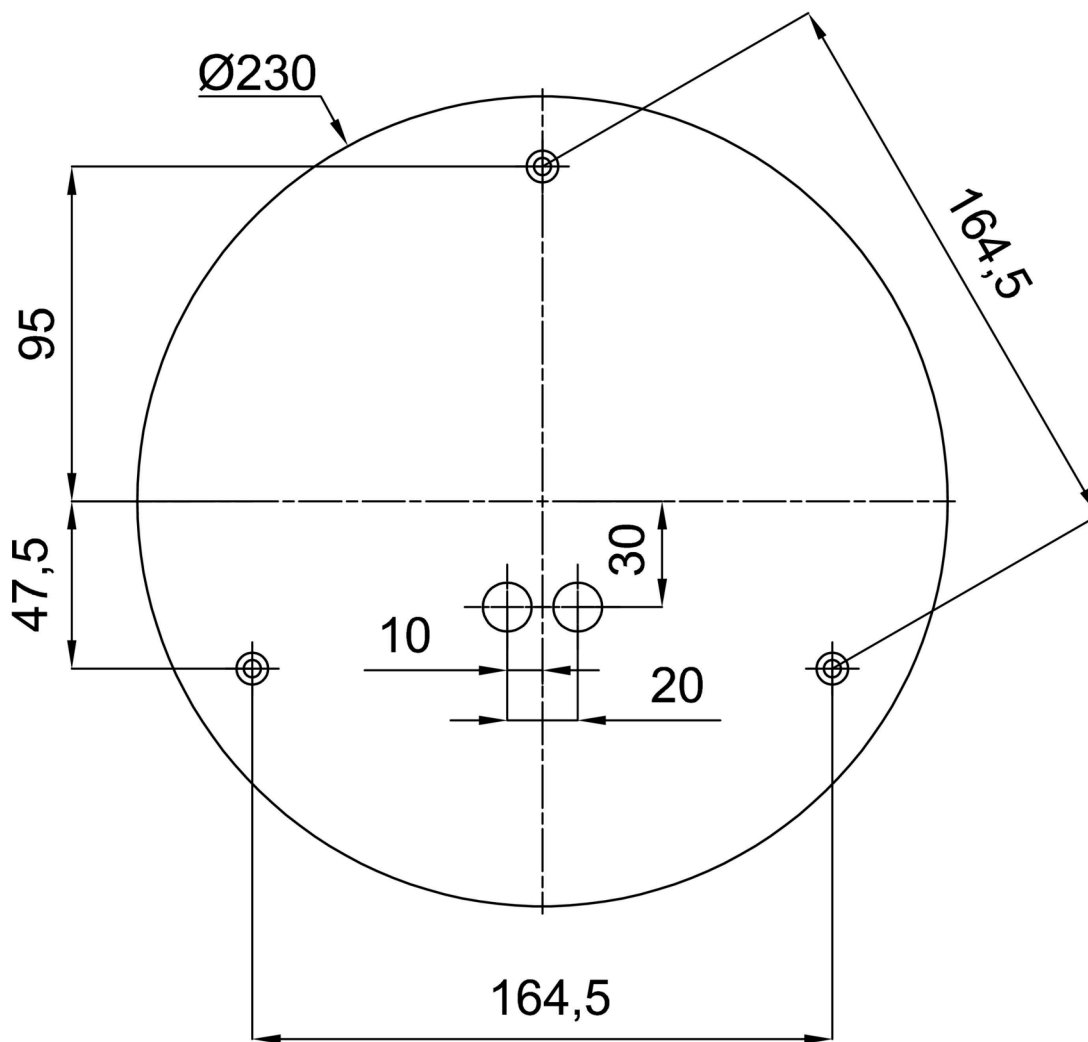

Technical

Types of luminaires	Emergency combined SELFTEST
Mounting type	Suspended - rod
Base material	stainless steel steel
Shade material	three-layer glass TRIPLEX OPAL
Base color	polished stainless steel
Shade color	white
Holding the shade	steel holder
Mounting location	ceiling
Width	500 mm
Length	500 mm
Height	500 mm
Hinge length	600 mm
mounting holes (diameter)	3xØ5mm
Cable entrance	2xØ16mm
Energy Class	D
Impact strength	IK01
Operating temperature	from -20°C to +30°C

Eulum data for calculation programs are available at www.osmont.cz.

Logistic

EAN	8591728148270
Weight NTTO	7.2 Kg
Weight BTTO	9 Kg
Number of cartons	2 pcs
Package volume	0.157 m ³
Package 1 width	0.52 m
Package 1 length	0.52 m
Package 1 height	0.53 m
Warranty*	60 months

*The warranty for the batteries is valid for 12 months from the date of purchase.

Installation dimensions:

Additional assortment:

Lampshade

Product code	Name	Color	Description	Picture	Drawing
20041	098	white	příslušenství	