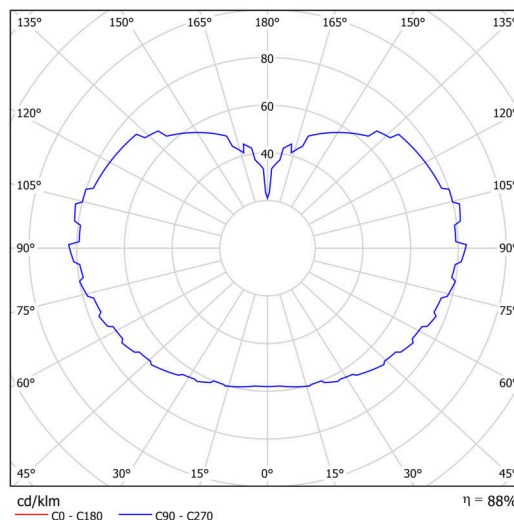

Luminous

Lum. flux of luminaire	8450 lm
Lum. flux of light source	9600 lm
Lum. flux of light source in emergency mode	200 lm
Temperature	4000 K
Rated life time LED L80/B10	100000 hours
CRI	Ra80
MacAdam	3
Blue light hazard	Risk group 0

Eulum data for calculation programs are available at www.osmont.cz.