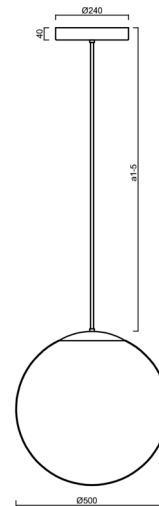

## ADRIA P4 HP

LED-5L08E950Z11/098/a1 NK3HST MS 4K##

[WWW.OSMONT.CZ](http://WWW.OSMONT.CZ)

# ADRIA P4 HP

Product code: ADR62825

Type: LED-5L08E950Z11/098/a1 NK3HST MS 4K##

Short description of the luminaire: Brass polished | pendant high-power LED light with emergency backup combined ( with Self-test) | TRIPLEX OPAL hand blown glass shade| rod pendant 20 cm |

## Technical

Types of luminaires	Emergency combined SELFTEST
Mounting type	Suspended - rod
Base material	brass
Shade material	three-layer glass TRIPLEX OPAL
Base color	polished brass
Shade color	white
Holding the shade	steel holder
Mounting location	ceiling
Width	500 mm
Length	500 mm
Height	500 mm
Hinge length	200 mm
mounting holes (diameter)	3xØ5mm
Cable entrance	2xØ16mm
Energy Class	D
Impact strength	IK01
Operating temperature	from -20°C to +30°C