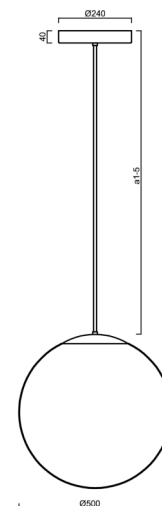

ADRIA P4 HP

LED-5L08E950Z11/098/a5 NK3HST C 4K##

WWW.OSMONT.CZ

ADRIA P4 HP

Product code: ADR62824

Type: LED-5L08E950Z11/098/a5 NK3HST C 4K##

Short description of the luminaire: Black colour | pendant high-power LED light with emergency backup combined (with Self-test) | TRIPLEX OPAL hand blown glass shade| rod pendant 100 cm |

Technical

| | |
|---------------------------|--------------------------------|
| Types of luminaires | Emergency combined SELFTEST |
| Mounting type | Suspended - rod |
| Base material | steel |
| Shade material | three-layer glass TRIPLEX OPAL |
| Base color | black Ral9005 |
| Shade color | white |
| Holding the shade | steel holder |
| Mounting location | ceiling |
| Width | 500 mm |
| Length | 500 mm |
| Height | 500 mm |
| Hinge length | 1000 mm |
| mounting holes (diameter) | 3xØ5mm |
| Cable entrance | 2xØ16mm |
| Energy Class | D |
| Impact strength | IK01 |
| Operating temperature | from -20°C to +30°C |