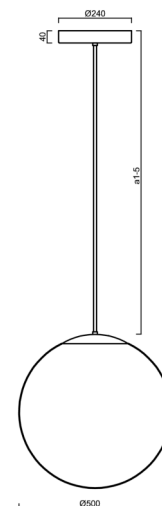

ADRIA P4 HP

LED-5L08E950Z11/098/a2 NK3HST C 4K##

WWW.OSMONT.CZ

ADRIA P4 HP

Product code: ADR62821

Type: LED-5L08E950Z11/098/a2 NK3HST C 4K##

Short description of the luminaire: Black colour | pendant high-power LED light with emergency backup combined (with Self-test) | TRIPLEX OPAL hand blown glass shade| rod pendant 40 cm |

Technical

Types of luminaires	Emergency combined SELFTEST
Mounting type	Suspended - rod
Base material	steel
Shade material	three-layer glass TRIPLEX OPAL
Base color	black Ral9005
Shade color	white
Holding the shade	steel holder
Mounting location	ceiling
Width	500 mm
Length	500 mm
Height	500 mm
Hinge length	400 mm
mounting holes (diameter)	3xØ5mm
Cable entrance	2xØ16mm
Energy Class	D
Impact strength	IK01
Operating temperature	from -20°C to +30°C

Eulum data for calculation programs are available at www.osmont.cz.

Logistic

EAN	8591728148164
Weight NTTO	7.15 Kg
Weight BTTO	8.95 Kg
Number of cartons	2 pcs
Package volume	0.157 m ³
Package 1 width	0.52 m
Package 1 length	0.52 m
Package 1 height	0.53 m
Warranty*	60 months

*The warranty for the batteries is valid for 12 months from the date of purchase.

Installation dimensions:

Additional assortment:

Lampshade

Product code	Name	Color	Description	Picture	Drawing
20041	098	white	příslušenství	