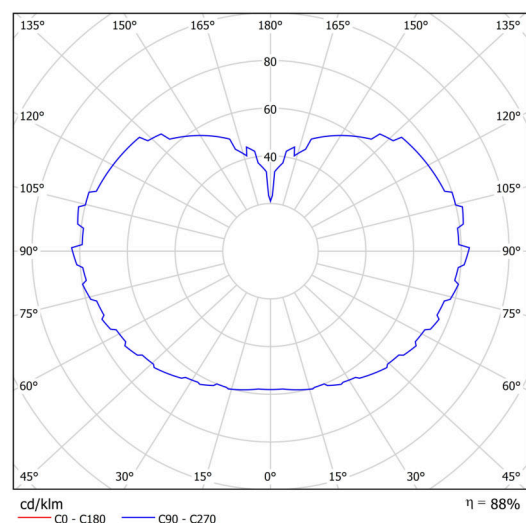

Technical

Types of luminaires	Emergency combined SELFTEST
Mounting type	Suspended - rod
Base material	steel
Shade material	three-layer glass TRIPLEX OPAL
Base color	black Ral9005
Shade color	white
Holding the shade	steel holder
Mounting location	ceiling
Width	500 mm
Length	500 mm
Height	500 mm
Hinge length	400 mm
mounting holes (diameter)	3xØ5mm
Cable entrance	2xØ16mm
Energy Class	D
Impact strength	IK01
Operating temperature	from -20°C to +30°C

Electric

Power consumption	59 W
Ingress Protection	IP40
Socket	LED modul
Battery type	LiFePO4
Emergency time	3 hours
SELFTEST	yes
terminal block	snap terminal block

Luminous

Lum. flux of luminaire	8450 lm
Lum. flux of light source	9600 lm
Lum. flux of light source in emergency mode	200 lm
Temperature	4000 K
Rated life time LED L80/B10	100000 hours
CRI	Ra80
MacAdam	3
Blue light hazard	Risk group 0