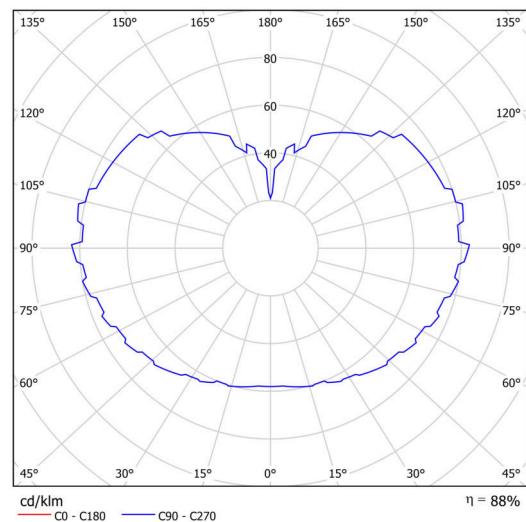

Technical

Types of luminaires	Classic on/off
Mounting type	Suspended - rod
Base material	stainless steel steel
Shade material	three-layer glass TRIPLEX OPAL
Base color	brushed stainless steel
Shade color	white
Holding the shade	steel holder
Mounting location	ceiling
Width	500 mm
Length	500 mm
Height	500 mm
Diameter	Ø 500 mm
Hinge length	800 mm
mounting holes (diameter)	3xØ5mm
Cable entrance	2xØ16mm
Energy Class	D
Impact strength	IK01
Operating temperature	from -20°C to +30°C

Luminous

Lum. flux of luminaire	8450 lm
Lum. flux of light source	9600 lm
Luminaire efficacy	143 lm/W
Temperature	4000 K
Rated life time LED L80/B10	100000 hours
CRI	Ra80
MacAdam	3
Blue light hazard	Risk group 0