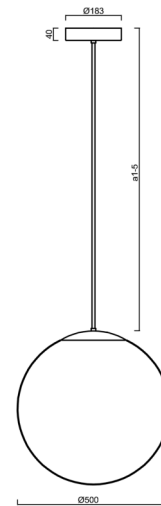

ADRIA P4 HP

LED-5L08E950Z11/098/a4 NB 4K##

WWW.OSMONT.CZ

ADRIA P4 HP

Product code: ADR62593

Type: LED-5L08E950Z11/098/a4 NB 4K##

Short description of the luminaire: Stainless steel brushed | pendant high-power LED light ON/OFF | TRIPLEX OPAL hand blown glass shade| rod pendant 80 cm |

Technical

Types of luminaires	Classic on/off
Mounting type	Suspended - rod
Base material	stainless steel steel
Shade material	three-layer glass TRIPLEX OPAL
Base color	brushed stainless steel
Shade color	white
Holding the shade	steel holder
Mounting location	ceiling
Width	500 mm
Length	500 mm
Height	500 mm
Diameter	Ø 500 mm
Hinge length	800 mm
mounting holes (diameter)	3xØ5mm
Cable entrance	2xØ16mm
Energy Class	D
Impact strength	IK01
Operating temperature	from -20°C to +30°C

Eulum data for calculation programs are available at

Logistic

EAN	8591728059170
Weight NTTO	7.3 Kg
Weight BTTO	9.1 Kg
Number of cartons	2 pcs
Package volume	0.157 m ³
Package 1 width	0.52 m
Package 1 length	0.52 m
Package 1 height	0.53 m
Warranty*	60 months

*The warranty for the batteries is valid for 12 months from the date of purchase.

Installation dimensions:

Additional assortment:

Lampshade

Product code	Name	Color	Description	Picture	Drawing
20041	098	white	příslušenství		