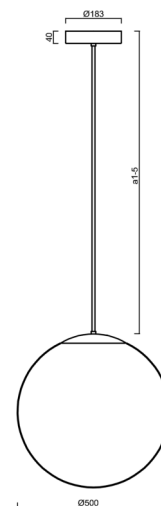

ADRIA P4 HP

LED-5L08E950Z11/098/a2 NL 4K##

WWW.OSMONT.CZ

ADRIA P4 HP

Product code: ADR62581

Type: LED-5L08E950Z11/098/a2 NL 4K##

Short description of the luminaire: Stainless steel polished | pendant high-power LED light ON/OFF | TRIPLEX OPAL hand blown glass shade | rod pendant 40 cm |

Technical

Types of luminaires	Classic on/off
Mounting type	Suspended - rod
Base material	stainless steel steel
Shade material	three-layer glass TRIPLEX OPAL
Base color	polished stainless steel
Shade color	white
Holding the shade	steel holder
Mounting location	ceiling
Width	500 mm
Length	500 mm
Height	500 mm
Diameter	Ø 500 mm
Hinge length	400 mm
mounting holes (diameter)	3xØ5mm
Cable entrance	2xØ16mm
Energy Class	D
Impact strength	IK01
Operating temperature	from -20°C to +30°C

Eulum data for calculation programs are available at

Logistic

EAN	8591728059057
Weight NTTO	7.15 Kg
Weight BTTO	8.95 Kg
Number of cartons	2 pcs
Package volume	0.157 m ³
Package 1 width	0.52 m
Package 1 length	0.52 m
Package 1 height	0.53 m
Warranty*	60 months

*The warranty for the batteries is valid for 12 months from the date of purchase.

Installation dimensions:

Additional assortment:

Lampshade

Product code	Name	Color	Description	Picture	Drawing
20041	098	white	příslušenství		