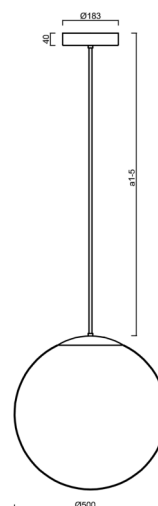

ADRIA P4 HP

LED-5L08E950Z11/098/a2 MS DALI 4K##

WWW.OSMONT.CZ

ADRIA P4 HP

Product code: ADR62576

Type: LED-5L08E950Z11/098/a2 MS DALI 4K##

Short description of the luminaire: Brass polished | pendant high-power LED light DALI | TRIPLEX OPAL hand blown glass shade | rod pendant 40 cm |

Technical

Types of luminaires	Dimmable
Mounting type	Suspended - rod
Base material	brass
Shade material	three-layer glass TRIPLEX OPAL
Base color	polished brass
Shade color	white
Holding the shade	steel holder
Mounting location	ceiling
Width	500 mm
Length	500 mm
Height	500 mm
Diameter	Ø 500 mm
Hinge length	400 mm
mounting holes (diameter)	3xØ5mm
Cable entrance	2xØ16mm
Energy Class	D
Impact strength	IK01
Operating temperature	from -20°C to +30°C

Eulum data for calculation programs are available at

Logistic

EAN	8591728059002
Weight NTTO	7.15 Kg
Weight BTTO	8.95 Kg
Number of cartons	2 pcs
Package volume	0.157 m ³
Package 1 width	0.52 m
Package 1 length	0.52 m
Package 1 height	0.53 m
Warranty*	60 months

*The warranty for the batteries is valid for 12 months from the date of purchase.

Installation dimensions:

Additional assortment:

Lampshade

Product code	Name	Color	Description	Picture	Drawing
20041	098	white	příslušenství		