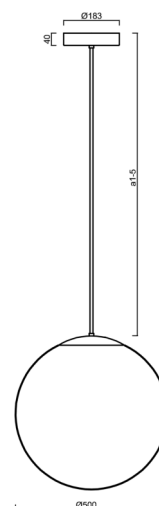

## ADRIA P4 HP

---

LED-5L08E950Z11/098/a1 MS 4K##

[WWW.OSMONT.CZ](http://WWW.OSMONT.CZ)

# ADRIA P4 HP

Product code: ADR62570

Type: LED-5L08E950Z11/098/a1 MS 4K##

Short description of the luminaire: Brass polished | pendant high-power LED light ON/OFF | TRIPLEX OPAL hand blown glass shade | rod pendant 20 cm |

## Technical

Types of luminaires	Classic on/off
Mounting type	Suspended - rod
Base material	brass
Shade material	three-layer glass TRIPLEX OPAL
Base color	polished brass
Shade color	white
Holding the shade	steel holder
Mounting location	ceiling
Width	500 mm
Length	500 mm
Height	500 mm
Diameter	Ø 500 mm
Hinge length	200 mm
mounting holes (diameter)	3xØ5mm
Cable entrance	2xØ16mm
Energy Class	D
Impact strength	IK01
Operating temperature	from -20°C to +30°C