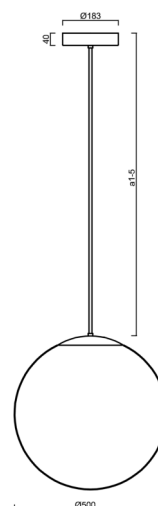

## **ADRIA P4 HP**

---

LED-5L08E950Z11/098/a3 C DALI 4K##

[WWW.OSMONT.CZ](http://WWW.OSMONT.CZ)

# ADRIA P4 HP

Product code: ADR62567

Type: LED-5L08E950Z11/098/a3 C DALI 4K##

Short description of the luminaire: Black colour | pendant high-power LED light DALI | TRIPLEX OPAL hand blown glass shade | rod pendant 60 cm |

## Technical

Types of luminaires	Dimmable
Mounting type	Suspended - rod
Base material	steel
Shade material	three-layer glass TRIPLEX OPAL
Base color	black Ral9005
Shade color	white
Holding the shade	steel holder
Mounting location	ceiling
Width	500 mm
Length	500 mm
Height	500 mm
Diameter	Ø 500 mm
Hinge length	600 mm
mounting holes (diameter)	3xØ5mm
Cable entrance	2xØ16mm
Energy Class	D
Impact strength	IK01
Operating temperature	from -20°C to +30°C