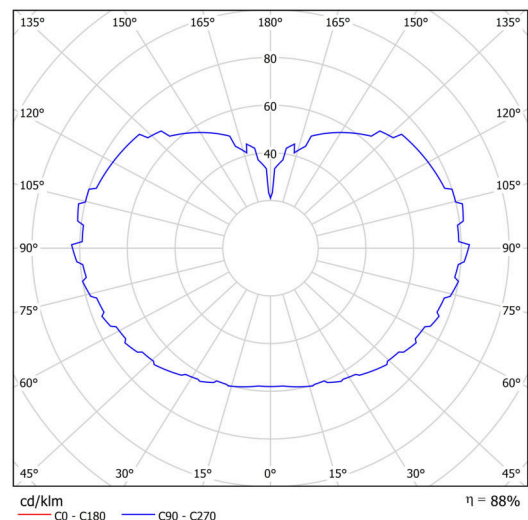

Technical

Types of luminaires	Dimmable
Mounting type	Suspended - rod
Base material	steel
Shade material	three-layer glass TRIPLEX OPAL
Base color	black Ral9005
Shade color	white
Holding the shade	steel holder
Mounting location	ceiling
Width	500 mm
Length	500 mm
Height	500 mm
Diameter	Ø 500 mm
Hinge length	200 mm
mounting holes (diameter)	3xØ5mm
Cable entrance	2xØ16mm
Energy Class	D
Impact strength	IK01
Operating temperature	from -20°C to +30°C

Luminous

Lum. flux of luminaire	8450 lm
Lum. flux of light source	9600 lm
Luminaire efficacy	143 lm/W
Temperature	4000 K
Rated life time LED L80/B10	100000 hours
CRI	Ra80
MacAdam	3
Blue light hazard	Risk group 0