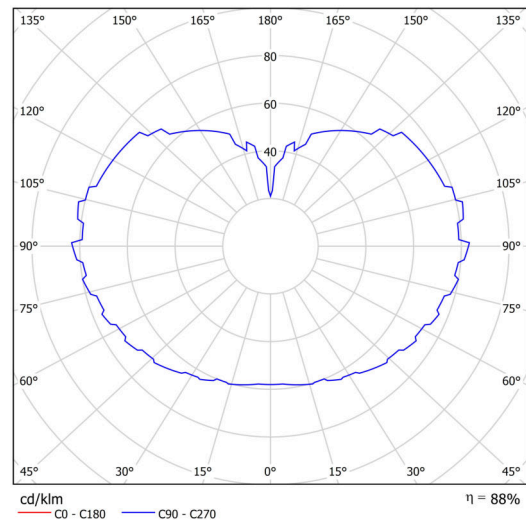

Technical

Types of luminaires	Classic on/off
Mounting type	Suspended - rod
Base material	steel
Shade material	three-layer glass TRIPLEX OPAL
Base color	black Ral9005
Shade color	white
Holding the shade	steel holder
Mounting location	ceiling
Width	500 mm
Length	500 mm
Height	500 mm
Diameter	Ø 500 mm
Hinge length	1000 mm
mounting holes (diameter)	3xØ5mm
Cable entrance	2xØ16mm
Energy Class	D
Impact strength	IK01
Operating temperature	from -20°C to +30°C

Luminous

Lum. flux of luminaire	8450 lm
Lum. flux of light source	9600 lm
Luminaire efficacy	143 lm/W
Temperature	4000 K
Rated life time LED L80/B10	100000 hours
CRI	Ra80
MacAdam	3
Blue light hazard	Risk group 0