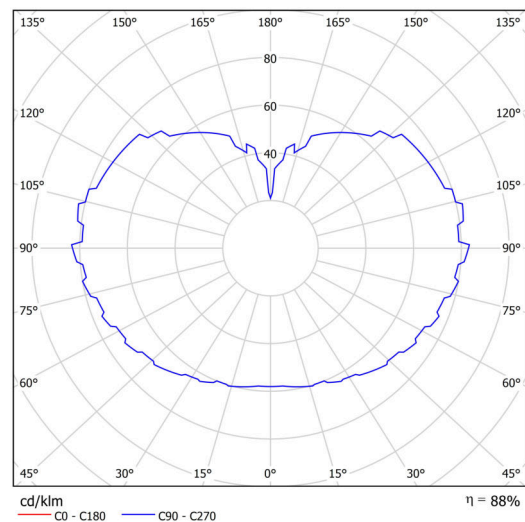

Technical

Types of luminaires	Classic on/off
Mounting type	Suspended - rod
Base material	steel
Shade material	three-layer glass TRIPLEX OPAL
Base color	white Ral9003
Shade color	white
Holding the shade	steel holder
Mounting location	ceiling
Width	500 mm
Length	500 mm
Height	500 mm
Diameter	Ø 500 mm
Hinge length	400 mm
mounting holes (diameter)	3xØ5mm
Cable entrance	2xØ16mm
Energy Class	D
Impact strength	IK01
Operating temperature	from -20°C to +30°C

Luminous

Lum. flux of luminaire	8450 lm
Lum. flux of light source	9600 lm
Luminaire efficacy	143 lm/W
Temperature	4000 K
Rated life time LED L80/B10	100000 hours
CRI	Ra80
MacAdam	3
Blue light hazard	Risk group 0