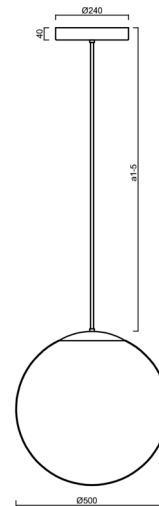

ADRIA P4 HP

LED-5L08E950Z11/098/a4 NK3HST B 3K##

WWW.OSMONT.CZ

ADRIA P4 HP

Product code: ADR62318

Type: LED-5L08E950Z11/098/a4 NK3HST B 3K##

Short description of the luminaire: White colour | pendant high-power LED light with emergency backup combined (with Self-test) | TRIPLEX OPAL hand blown glass shade| rod pendant 80 cm |

Technical

Types of luminaires	Emergency combined SELFTEST
Mounting type	Suspended - rod
Base material	steel
Shade material	three-layer glass TRIPLEX OPAL
Base color	white Ra9003
Shade color	white
Holding the shade	steel holder
Mounting location	ceiling
Width	500 mm
Length	500 mm
Height	500 mm
Hinge length	800 mm
mounting holes (diameter)	3xØ5mm
Cable entrance	2xØ16mm
Energy Class	D
Impact strength	IK01
Operating temperature	from -20°C to +30°C

Eulum data for calculation programs are available at www.osmont.cz.

Logistic

EAN	8591728146733
Weight NTTO	7.3 Kg
Weight BTTO	9.1 Kg
Number of cartons	2 pcs
Package volume	0.157 m ³
Package 1 width	0.52 m
Package 1 length	0.52 m
Package 1 height	0.53 m
Warranty*	60 months

*The warranty for the batteries is valid for 12 months from the date of purchase.

Installation dimensions:

Additional assortment:

Lampshade

Product code	Name	Color	Description	Picture	Drawing
20041	098	white	příslušenství		