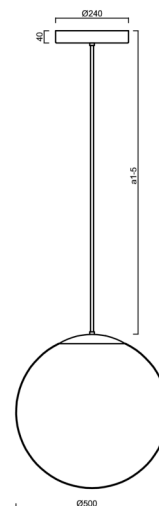

ADRIA P4 HP

LED-5L08E950Z11/098/a3 NK3HST B 3K##

WWW.OSMONT.CZ

ADRIA P4 HP

Product code: ADR62317

Type: LED-5L08E950Z11/098/a3 NK3HST B 3K##

Short description of the luminaire: White colour | pendant high-power LED light with emergency backup combined (with Self-test) | TRIPLEX OPAL hand blown glass shade| rod pendant 60 cm |

Technical

Types of luminaires	Emergency combined SELFTEST
Mounting type	Suspended - rod
Base material	steel
Shade material	three-layer glass TRIPLEX OPAL
Base color	white Ra9003
Shade color	white
Holding the shade	steel holder
Mounting location	ceiling
Width	500 mm
Length	500 mm
Height	500 mm
Hinge length	600 mm
mounting holes (diameter)	3xØ5mm
Cable entrance	2xØ16mm
Energy Class	D
Impact strength	IK01
Operating temperature	from -20°C to +30°C

Eulum data for calculation programs are available at www.osmont.cz.

Logistic

EAN	8591728146726
Weight NTTO	7.2 Kg
Weight BTTO	9 Kg
Number of cartons	2 pcs
Package volume	0.157 m ³
Package 1 width	0.52 m
Package 1 length	0.52 m
Package 1 height	0.53 m
Warranty*	60 months

*The warranty for the batteries is valid for 12 months from the date of purchase.

Installation dimensions:

Additional assortment:

Lampshade

Product code	Name	Color	Description	Picture	Drawing
20041	098	white	příslušenství		