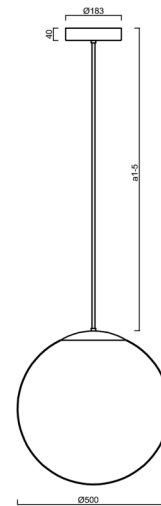

## **ADRIA P4 HP**

---

LED-5L08E950Z11/098/a4 NL DALI 3K##

[WWW.OSMONT.CZ](http://WWW.OSMONT.CZ)

# ADRIA P4 HP

Product code: ADR62088

Type: LED-5L08E950Z11/098/a4 NL DALI 3K##

Short description of the luminaire: Stainless steel polished | pendant high-power LED light DALI | TRIPLEX OPAL hand blown glass shade | rod pendant 80 cm |

## Technical

Types of luminaires	Dimmable
Mounting type	Suspended - rod
Base material	stainless steel steel
Shade material	three-layer glass TRIPLEX OPAL
Base color	polished stainless steel
Shade color	white
Holding the shade	steel holder
Mounting location	ceiling
Width	500 mm
Length	500 mm
Height	500 mm
Diameter	Ø 500 mm
Hinge length	800 mm
mounting holes (diameter)	3xØ5mm
Cable entrance	2xØ16mm
Energy Class	D
Impact strength	IK01
Operating temperature	from -20°C to +30°C