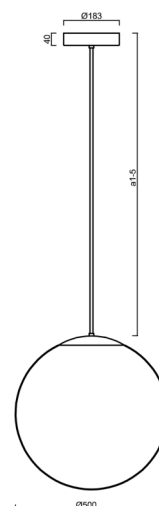

ADRIA P4 HP

LED-5L08E950Z11/098/a2 NL 3K##

WWW.OSMONT.CZ

ADRIA P4 HP

Product code: ADR62081

Type: LED-5L08E950Z11/098/a2 NL 3K##

Short description of the luminaire: Stainless steel polished | pendant high-power LED light ON/OFF | TRIPLEX OPAL hand blown glass shade | rod pendant 40 cm |

Technical

Types of luminaires	Classic on/off
Mounting type	Suspended - rod
Base material	stainless steel steel
Shade material	three-layer glass TRIPLEX OPAL
Base color	polished stainless steel
Shade color	white
Holding the shade	steel holder
Mounting location	ceiling
Width	500 mm
Length	500 mm
Height	500 mm
Diameter	Ø 500 mm
Hinge length	400 mm
mounting holes (diameter)	3xØ5mm
Cable entrance	2xØ16mm
Energy Class	D
Impact strength	IK01
Operating temperature	from -20°C to +30°C

Eulum data for calculation programs are available at

Logistic

EAN	8591728056957
Weight NTTO	7.15 Kg
Weight BTTO	8.95 Kg
Number of cartons	2 pcs
Package volume	0.157 m ³
Package 1 width	0.52 m
Package 1 length	0.52 m
Package 1 height	0.53 m
Warranty*	60 months

*The warranty for the batteries is valid for 12 months from the date of purchase.

Installation dimensions:

Additional assortment:

Lampshade

Product code	Name	Color	Description	Picture	Drawing
20041	098	white	příslušenství		