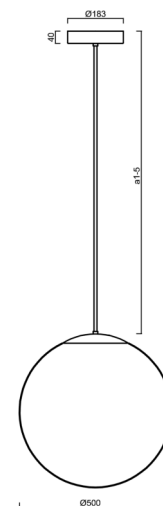

ADRIA P4 HP

LED-5L08E950Z11/098/a4 C 3K##

WWW.OSMONT.CZ

ADRIA P4 HP

Product code: ADR62063

Type: LED-5L08E950Z11/098/a4 C 3K##

Short description of the luminaire: Black colour | pendant high-power LED light ON/OFF | TRIPLEX OPAL hand blown glass shade | rod pendant 80 cm |

Technical

Types of luminaires	Classic on/off
Mounting type	Suspended - rod
Base material	steel
Shade material	three-layer glass TRIPLEX OPAL
Base color	black Ral9005
Shade color	white
Holding the shade	steel holder
Mounting location	ceiling
Width	500 mm
Length	500 mm
Height	500 mm
Diameter	Ø 500 mm
Hinge length	800 mm
mounting holes (diameter)	3xØ5mm
Cable entrance	2xØ16mm
Energy Class	D
Impact strength	IK01
Operating temperature	from -20°C to +30°C

*The warranty for the batteries is valid for 12 months from the date of purchase.

Installation dimensions:

Additional assortment:

Lampshade

Product code	Name	Color	Description	Picture	Drawing
20041	098	white	příslušenství		