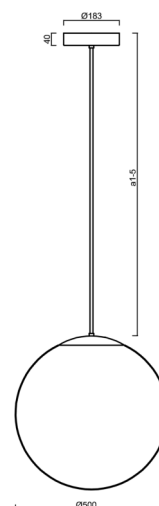

ADRIA P4 HP

LED-5L08E950Z11/098/a1 C 3K##

WWW.OSMONT.CZ

ADRIA P4 HP

Product code: ADR62060

Type: LED-5L08E950Z11/098/a1 C 3K##

Short description of the luminaire: Black colour | pendant high-power LED light ON/OFF | TRIPLEX OPAL hand blown glass shade | rod pendant 20 cm |

Technical

Types of luminaires	Classic on/off
Mounting type	Suspended - rod
Base material	steel
Shade material	three-layer glass TRIPLEX OPAL
Base color	black Ral9005
Shade color	white
Holding the shade	steel holder
Mounting location	ceiling
Width	500 mm
Length	500 mm
Height	500 mm
Diameter	Ø 500 mm
Hinge length	200 mm
mounting holes (diameter)	3xØ5mm
Cable entrance	2xØ16mm
Energy Class	D
Impact strength	IK01
Operating temperature	from -20°C to +30°C

Eulum data for calculation programs are available at

Logistic

EAN	8591728056742
Weight NTTO	7.1 Kg
Weight BTTO	8.9 Kg
Number of cartons	2 pcs
Package volume	0.157 m ³
Package 1 width	0.52 m
Package 1 length	0.52 m
Package 1 height	0.53 m
Warranty*	60 months

*The warranty for the batteries is valid for 12 months from the date of purchase.

Installation dimensions:

Additional assortment:

Lampshade

Product code	Name	Color	Description	Picture	Drawing
20041	098	white	příslušenství		