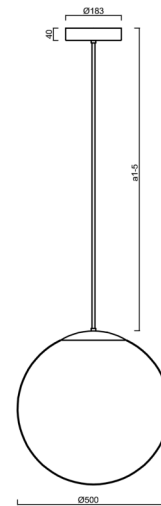

ADRIA P4 HP

LED-5L08E950Z11/098/a4 B 3K##

WWW.OSMONT.CZ

ADRIA P4 HP

Product code: ADR62053

Type: LED-5L08E950Z11/098/a4 B 3K##

Short description of the luminaire: White colour | pendant high-power LED light ON/OFF | TRIPLEX OPAL hand blown glass shade | rod pendant 80 cm |

Technical

Types of luminaires	Classic on/off
Mounting type	Suspended - rod
Base material	steel
Shade material	three-layer glass TRIPLEX OPAL
Base color	white Ral9003
Shade color	white
Holding the shade	steel holder
Mounting location	ceiling
Width	500 mm
Length	500 mm
Height	500 mm
Diameter	Ø 500 mm
Hinge length	800 mm
mounting holes (diameter)	3xØ5mm
Cable entrance	2xØ16mm
Energy Class	D
Impact strength	IK01
Operating temperature	from -20°C to +30°C

Eulum data for calculation programs are available at

Logistic

EAN	8591728056674
Weight NTTO	7.3 Kg
Weight BTTO	9.1 Kg
Number of cartons	2 pcs
Package volume	0.157 m ³
Package 1 width	0.52 m
Package 1 length	0.52 m
Package 1 height	0.53 m
Warranty*	60 months

*The warranty for the batteries is valid for 12 months from the date of purchase.

Installation dimensions:

Additional assortment:

Lampshade

Product code	Name	Color	Description	Picture	Drawing
20041	098	white	příslušenství		