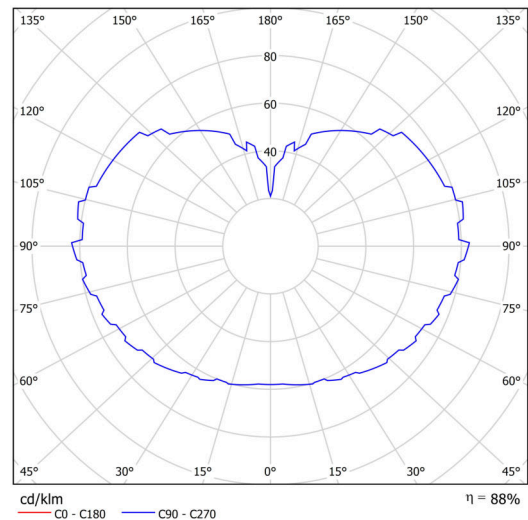

Technical

Types of luminaires	Classic on/off
Mounting type	Suspended - rod
Base material	steel
Shade material	three-layer glass TRIPLEX OPAL
Base color	white Ral9003
Shade color	white
Holding the shade	steel holder
Mounting location	ceiling
Width	500 mm
Length	500 mm
Height	500 mm
Diameter	Ø 500 mm
Hinge length	800 mm
mounting holes (diameter)	3xØ5mm
Cable entrance	2xØ16mm
Energy Class	D
Impact strength	IK01
Operating temperature	from -20°C to +30°C

Luminous

Lum. flux of luminaire	8100 lm
Lum. flux of light source	9200 lm
Luminaire efficacy	137 lm/W
Temperature	3000 K
Rated life time LED L80/B10	100000 hours
CRI	Ra80
MacAdam	3
Blue light hazard	Risk group 0