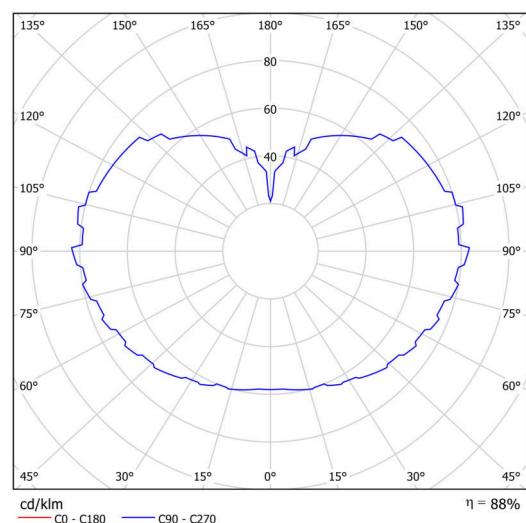

Luminous

Lum. flux of luminaire	6120 lm
Lum. flux of light source	6960 lm
Lum. flux of light source in emergency mode	200 lm
Temperature	4000 K
Rated life time LED L80/B10	100000 hours
CRI	Ra80
MacAdam	3
Blue light hazard	Risk group 0