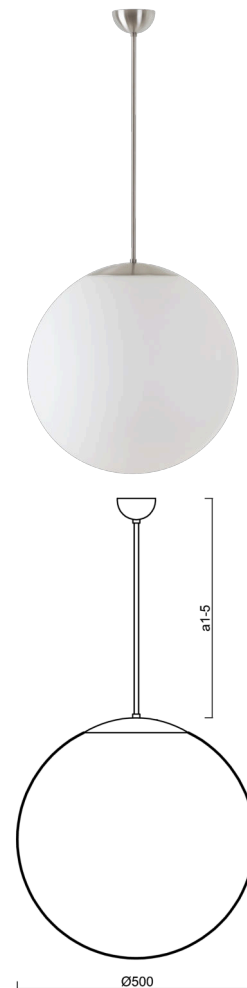

## ADRIA P4

---

LED-5L07E900Z11/098/a5 NK3HST NB 4K##

[WWW.OSMONT.CZ](http://WWW.OSMONT.CZ)

# ADRIA P4

Product code: ADR62789

Type: LED-5L07E900Z11/098/a5 NK3HST NB 4K##

Short description of the luminaire: Stainless steel brushed | pendant LED light with emergency backup combined ( with Self-test) | TRIPLEX OPAL hand blown glass shade| rod pendant 100 cm |

## Technical

Types of luminaires	Emergency combined SELFTEST
Mounting type	Suspended - rod
Base material	stainless steel steel
Shade material	three-layer glass TRIPLEX OPAL
Base color	brushed stainless steel
Shade color	white
Holding the shade	folding system
Mounting location	ceiling
Width	500 mm
Length	500 mm
Height	500 mm
Hinge length	1000 mm
mounting holes (diameter)	none
Cable entrance	none
Energy Class	D
Impact strength	IK01
Operating temperature	from -20°C to +30°C