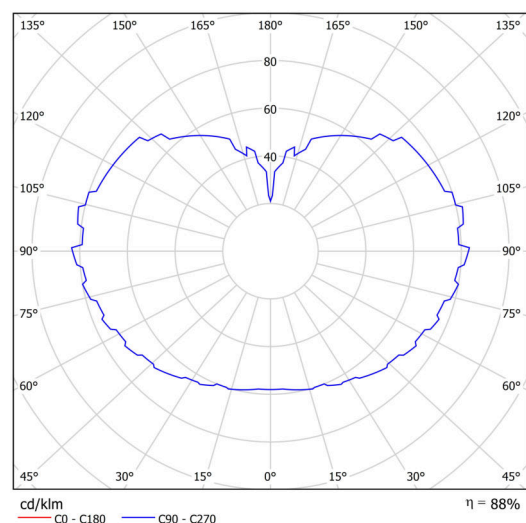

Luminous

Lum. flux of luminaire	6120 lm
Lum. flux of light source	6960 lm
Lum. flux of light source in emergency mode	200 lm
Temperature	4000 K
Rated life time LED L80/B10	100000 hours
CRI	Ra80
MacAdam	3
Blue light hazard	Risk group 0

Eulum data for calculation programs are available at www.osmont.cz.