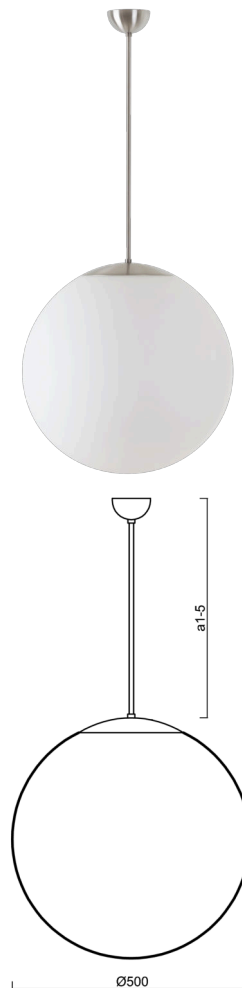

## ADRIA P4

---

LED-5L07E900Z11/098/a3 NK3HST NB 4K##

[WWW.OSMONT.CZ](http://WWW.OSMONT.CZ)

# ADRIA P4

Product code: ADR62787

Type: LED-5L07E900Z11/098/a3 NK3HST NB 4K##

Short description of the luminaire: Stainless steel brushed | pendant LED light with emergency backup combined ( with Self-test) | TRIPLEX OPAL hand blown glass shade| rod pendant 60 cm |

## Technical

Types of luminaires	Emergency combined SELFTEST
Mounting type	Suspended - rod
Base material	stainless steel steel
Shade material	three-layer glass TRIPLEX OPAL
Base color	brushed stainless steel
Shade color	white
Holding the shade	folding system
Mounting location	ceiling
Width	500 mm
Length	500 mm
Height	500 mm
Hinge length	600 mm
mounting holes (diameter)	none
Cable entrance	none
Energy Class	D
Impact strength	IK01
Operating temperature	from -20°C to +30°C