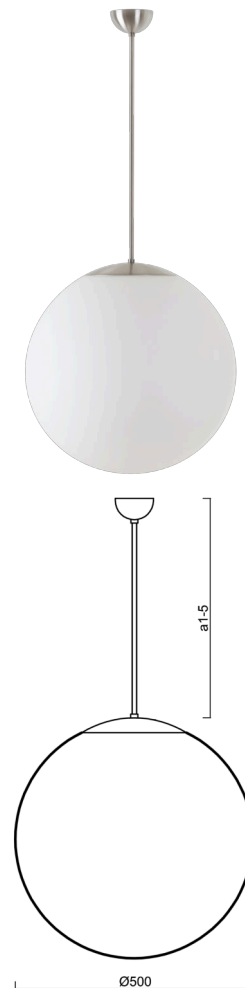

ADRIA P4

LED-5L07E900Z11/098/a2 NK3HST NB 4K##

WWW.OSMONT.CZ

ADRIA P4

Product code: ADR62786

Type: LED-5L07E900Z11/098/a2 NK3HST NB 4K##

Short description of the luminaire: Stainless steel brushed | pendant LED light with emergency backup combined (with Self-test) | TRIPLEX OPAL hand blown glass shade| rod pendant 40 cm |

Technical

Types of luminaires	Emergency combined SELFTEST
Mounting type	Suspended - rod
Base material	stainless steel steel
Shade material	three-layer glass TRIPLEX OPAL
Base color	brushed stainless steel
Shade color	white
Holding the shade	folding system
Mounting location	ceiling
Width	500 mm
Length	500 mm
Height	500 mm
Hinge length	400 mm
mounting holes (diameter)	none
Cable entrance	none
Energy Class	D
Impact strength	IK01
Operating temperature	from -20°C to +30°C