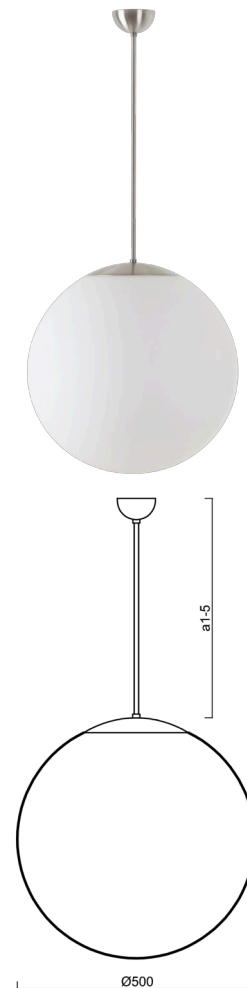

## ADRIA P4

---

LED-5L07E900Z11/098/a1 NK3HST NB 4K##

[WWW.OSMONT.CZ](http://WWW.OSMONT.CZ)

# ADRIA P4

Product code: ADR62785

Type: LED-5L07E900Z11/098/a1 NK3HST NB 4K##

Short description of the luminaire: Stainless steel brushed | pendant LED light with emergency backup combined ( with Self-test) | TRIPLEX OPAL hand blown glass shade| rod pendant 20 cm |

## Technical

Types of luminaires	Emergency combined SELFTEST
Mounting type	Suspended - rod
Base material	stainless steel steel
Shade material	three-layer glass TRIPLEX OPAL
Base color	brushed stainless steel
Shade color	white
Holding the shade	folding system
Mounting location	ceiling
Width	500 mm
Length	500 mm
Height	500 mm
Hinge length	200 mm
mounting holes (diameter)	none
Cable entrance	none
Energy Class	D
Impact strength	IK01
Operating temperature	from -20°C to +30°C