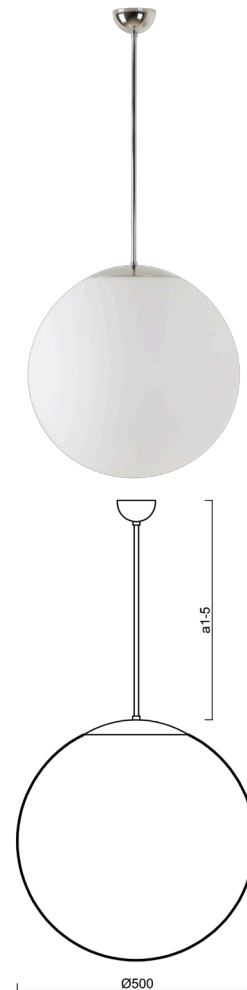

ADRIA P4

LED-5L07E900Z11/098/a5 NK3HST NL 4K##

WWW.OSMONT.CZ

ADRIA P4

Product code: ADR62784

Type: LED-5L07E900Z11/098/a5 NK3HST NL 4K##

Short description of the luminaire: Stainless steel polished | pendant LED light with emergency backup combined (with Self-test) | TRIPLEX OPAL hand blown glass shade| rod pendant 100 cm |

Technical

Types of luminaires	Emergency combined SELFTEST
Mounting type	Suspended - rod
Base material	stainless steel steel
Shade material	three-layer glass TRIPLEX OPAL
Base color	polished stainless steel
Shade color	white
Holding the shade	folding system
Mounting location	ceiling
Width	500 mm
Length	500 mm
Height	500 mm
Hinge length	1000 mm
mounting holes (diameter)	none
Cable entrance	none
Energy Class	D
Impact strength	IK01
Operating temperature	from -20°C to +30°C

Electric

Power consumption	41 W
Ingress Protection	IP40
Socket	LED modul
Battery type	LiFePO4
Emergency time	3 hours
SELFTEST	yes
terminal block	none

Luminous

Lum. flux of luminaire	6120 lm
Lum. flux of light source	6960 lm
Lum. flux of light source in emergency mode	200 lm
Temperature	4000 K
Rated life time LED L80/B10	100000 hours
CRI	Ra80
MacAdam	3
Blue light hazard	Risk group 0