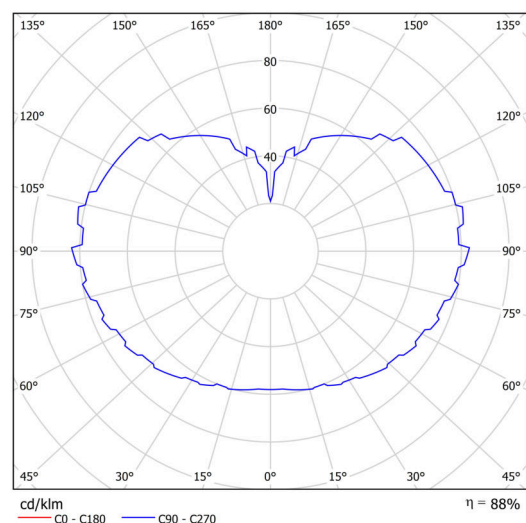

Technical

Types of luminaires	Emergency combined SELFTEST
Mounting type	Suspended - rod
Base material	stainless steel steel
Shade material	three-layer glass TRIPLEX OPAL
Base color	polished stainless steel
Shade color	white
Holding the shade	folding system
Mounting location	ceiling
Width	500 mm
Length	500 mm
Height	500 mm
Hinge length	1000 mm
mounting holes (diameter)	none
Cable entrance	none
Energy Class	D
Impact strength	IK01
Operating temperature	from -20°C to +30°C

Electric

Power consumption	41 W
Ingress Protection	IP40
Socket	LED modul
Battery type	LiFePO4
Emergency time	3 hours
SELFTEST	yes
terminal block	none

Luminous

Lum. flux of luminaire	6120 lm
Lum. flux of light source	6960 lm
Lum. flux of light source in emergency mode	200 lm
Temperature	4000 K
Rated life time LED L80/B10	100000 hours
CRI	Ra80
MacAdam	3
Blue light hazard	Risk group 0