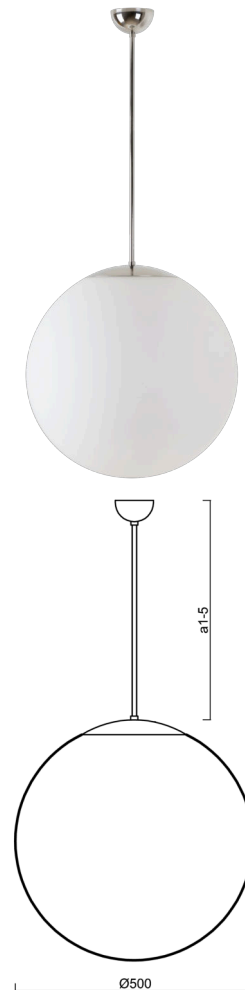

ADRIA P4

LED-5L07E900Z11/098/a3 NK3HST NL 4K##

WWW.OSMONT.CZ

ADRIA P4

Product code: ADR62782

Type: LED-5L07E900Z11/098/a3 NK3HST NL 4K##

Short description of the luminaire: Stainless steel polished | pendant LED light with emergency backup combined (with Self-test) | TRIPLEX OPAL hand blown glass shade| rod pendant 60 cm |

Technical

Types of luminaires	Emergency combined SELFTEST
Mounting type	Suspended - rod
Base material	stainless steel steel
Shade material	three-layer glass TRIPLEX OPAL
Base color	polished stainless steel
Shade color	white
Holding the shade	folding system
Mounting location	ceiling
Width	500 mm
Length	500 mm
Height	500 mm
Hinge length	600 mm
mounting holes (diameter)	none
Cable entrance	none
Energy Class	D
Impact strength	IK01
Operating temperature	from -20°C to +30°C